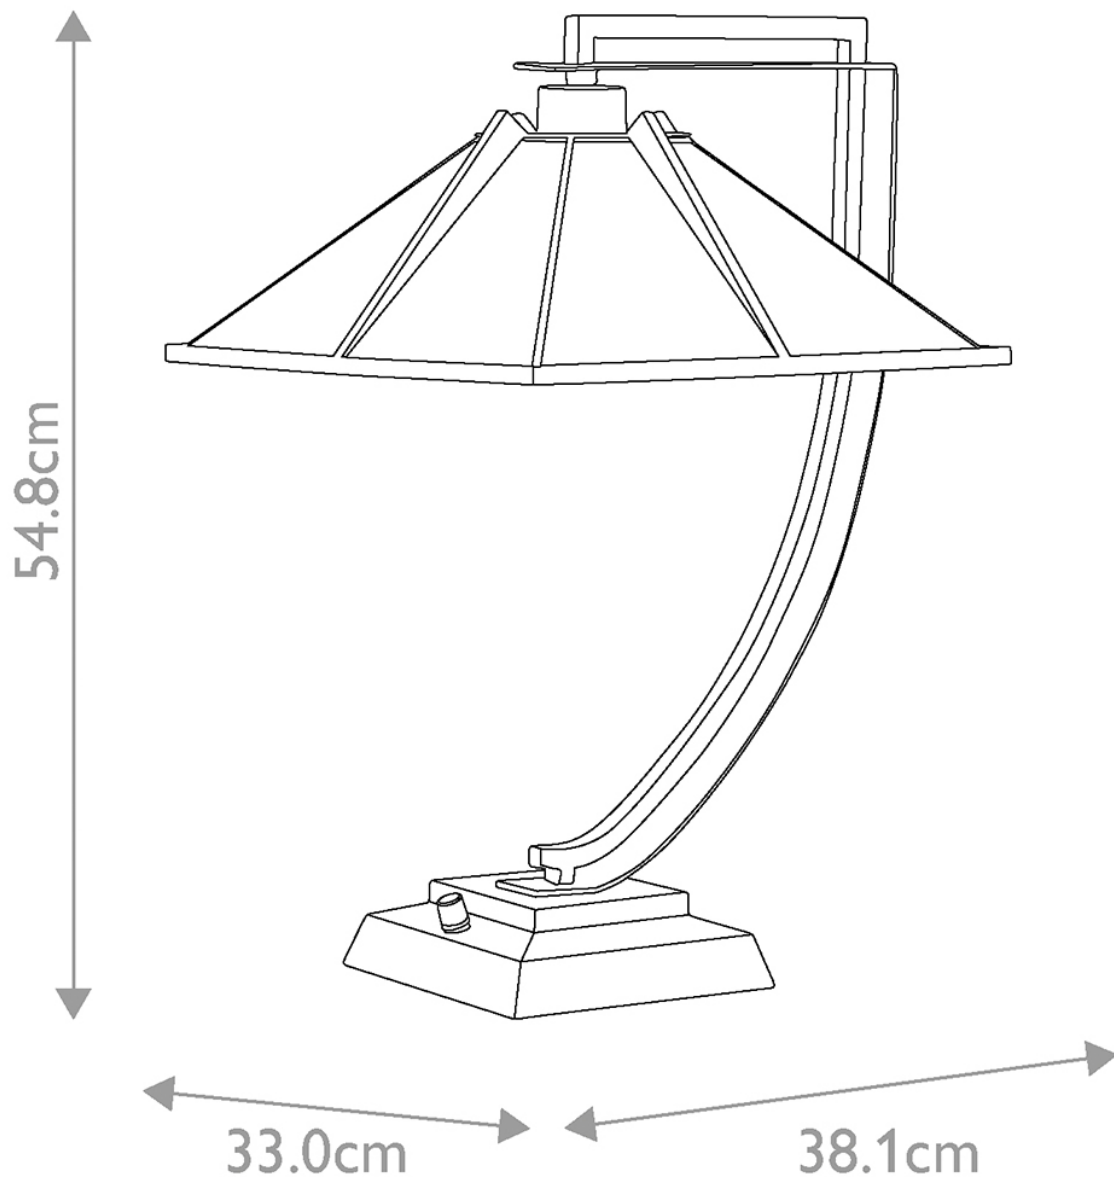

Quoizel Lighting - Pomeroy - QZ-POMEROY-TL - Western Bronze Tiffany Art Glass Table Lamp With Shade

CONTACT