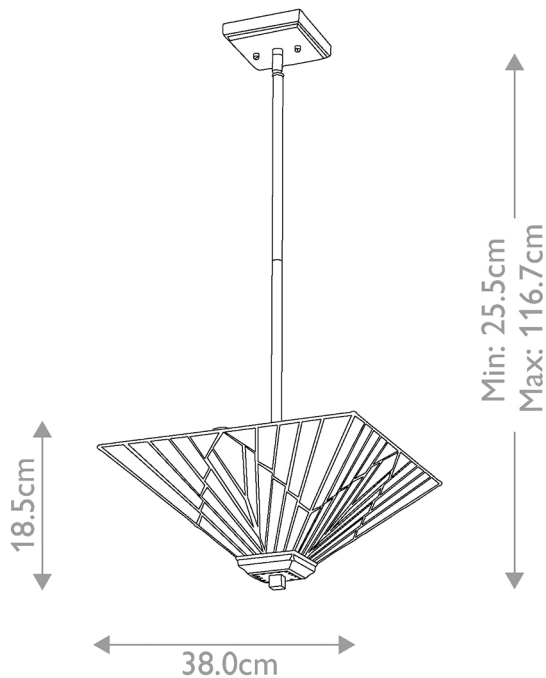

SPECIFICATION

- Ingress protection: IP20
- Class: Class I - Single Insulated, Earthed
- Voltage: 240V