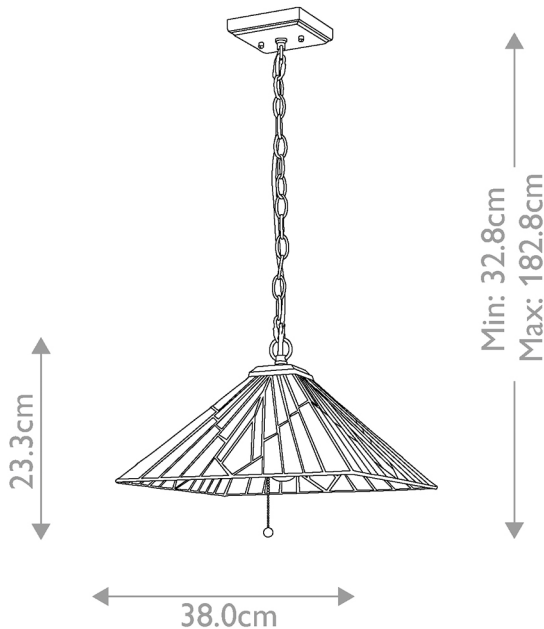

Elstead Lighting - Alderley - TF-ALDERLEY-P - Vintage Bronze Tiffany Art Glass 2 Light Pull Cord Ceiling Pendant Light

REFERENCE

- SKU: FCL-26101
- Supplier SKU: TF-ALDERLEY-P
- Barcode: 5024005768463

DESCRIPTION

CATEGORY

- Brand: Elstead Lighting
- Family: Alderley
- Category: Indoor Lighting / Ceiling / Single

APPEARANCE

- Base: Vintage Bronze
- Shade: Tiffany Art Glass

DIMENSION

- Height: 328 - 1828mm
- Depth: 380mm
- Diameter: 380mm
- Weight: 2.8kg

LIGHT SOURCE

- Lamp included: No
- Lamp detail: 2 x 60W Max E27 ES (required)
- Dimmable
- Energy class: Not applicable
- Switch: Pull Cord On/Off Switch

SPECIFICATION

- Ingress protection: IP20
- Class: Class I - Single Insulated, Earthed
- Voltage: 240V