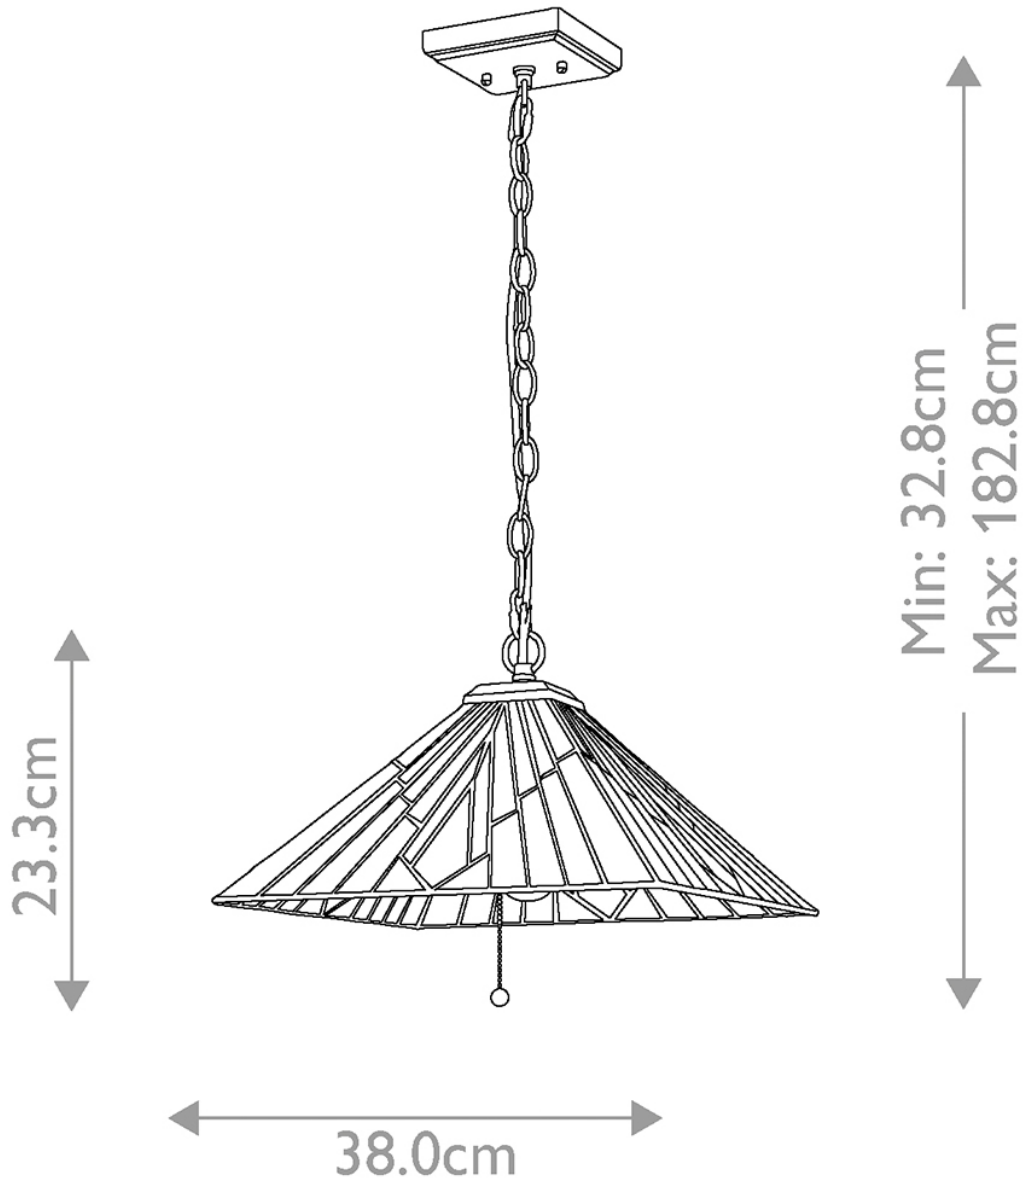

Elstead Lighting - Alderley - TF-ALDERLEY-P - Vintage Bronze Tiffany Art Glass 2 Light Pull Cord Ceiling Pendant Light

CONTACT