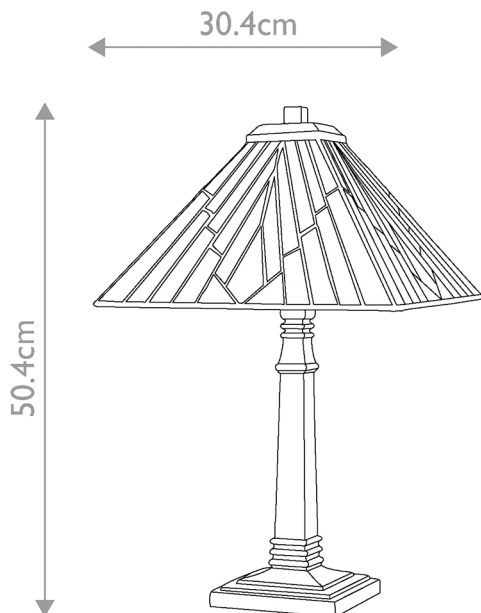

**Elstead Lighting - Alderley - TF-ALDERLEY-TL-L - Vintage Bronze Tiffany Art Glass Table Lamp With Shade**

**REFERENCE**

- SKU: FCL-26102
- Supplier SKU: TF-ALDERLEY-TL-L
- Barcode: 5024005768470

**DESCRIPTION**

**CATEGORY**

- Brand: Elstead Lighting
- Family: Alderley
- Category: Indoor Lighting / Table / Shade Included

**APPEARANCE**

- Base: Vintage Bronze
- Shade: Tiffany Art Glass

**DIMENSION**

- Height: 504mm
- Depth: 304mm
- Diameter: 304mm
- Weight: 2.6kg