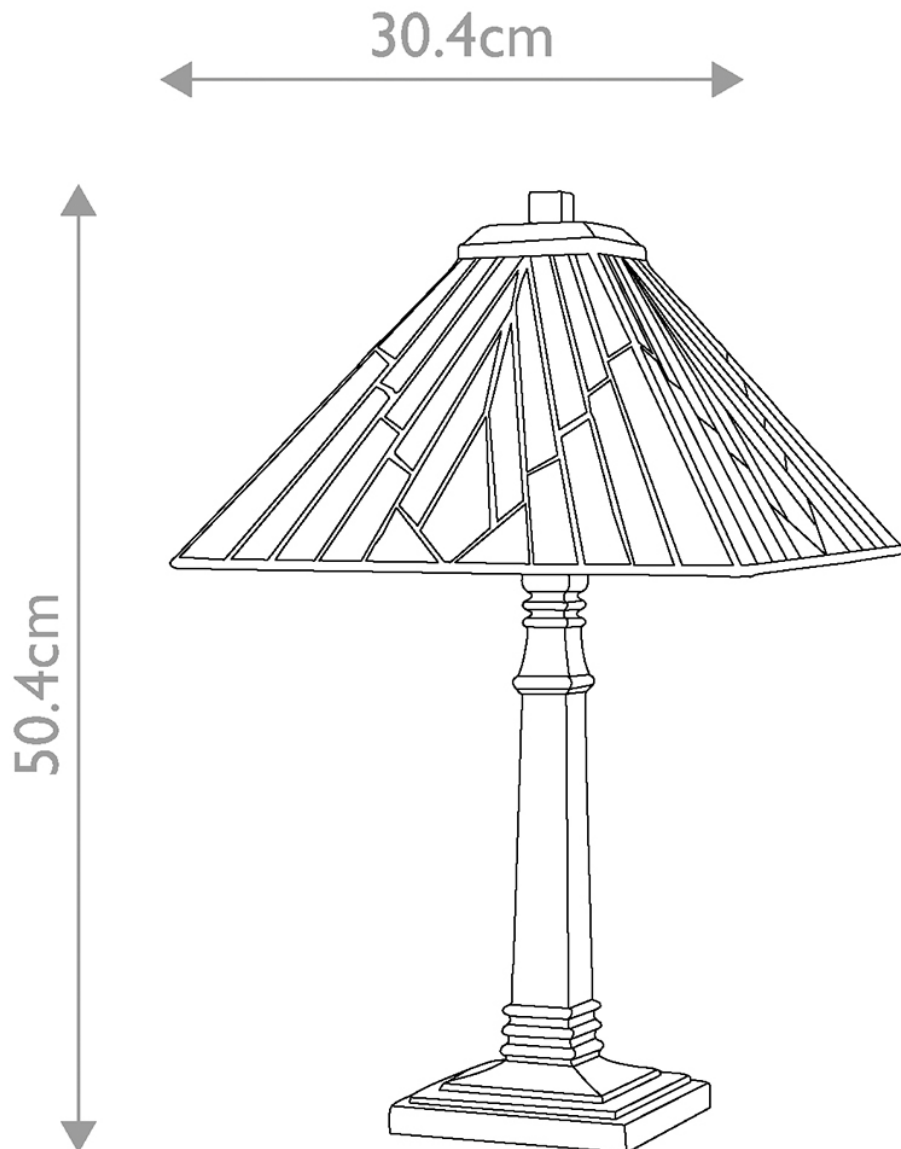

Elstead Lighting - Alderley - TF-ALDERLEY-TL-L - Vintage Bronze Tiffany Art Glass Table Lamp With Shade

CONTACT