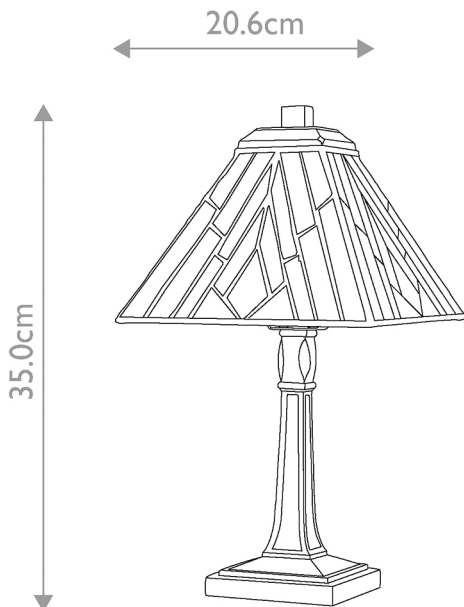

Elstead Lighting - Alderley - TF-ALDERLEY-TL-M - Vintage Bronze Tiffany Art Glass Table Lamp With Shade

REFERENCE

- SKU: FCL-26103
- Supplier SKU: TF-ALDERLEY-TL-M
- Barcode: 5024005768487

DESCRIPTION

Bringing a modern simplicity to Tiffany Style art glass lighting, the Alderley family is characterised by precise straight lines and a refined colour palette. When lit, the blue panels take on a gorgeous aqua tone and the textured panels simply sparkle. The metal components in these products are finished with a rich Vintage Bronze and feature classic art deco styling.

CATEGORY

- Brand: Elstead Lighting
- Family: Alderley
- Category: Indoor Lighting / Table / Shade Included

APPEARANCE

- Base: Vintage Bronze
- Shade: Tiffany Art Glass

DIMENSION

- Height: 350mm
- Depth: 206mm
- Diameter: 206mm
- Weight: 1.4kg