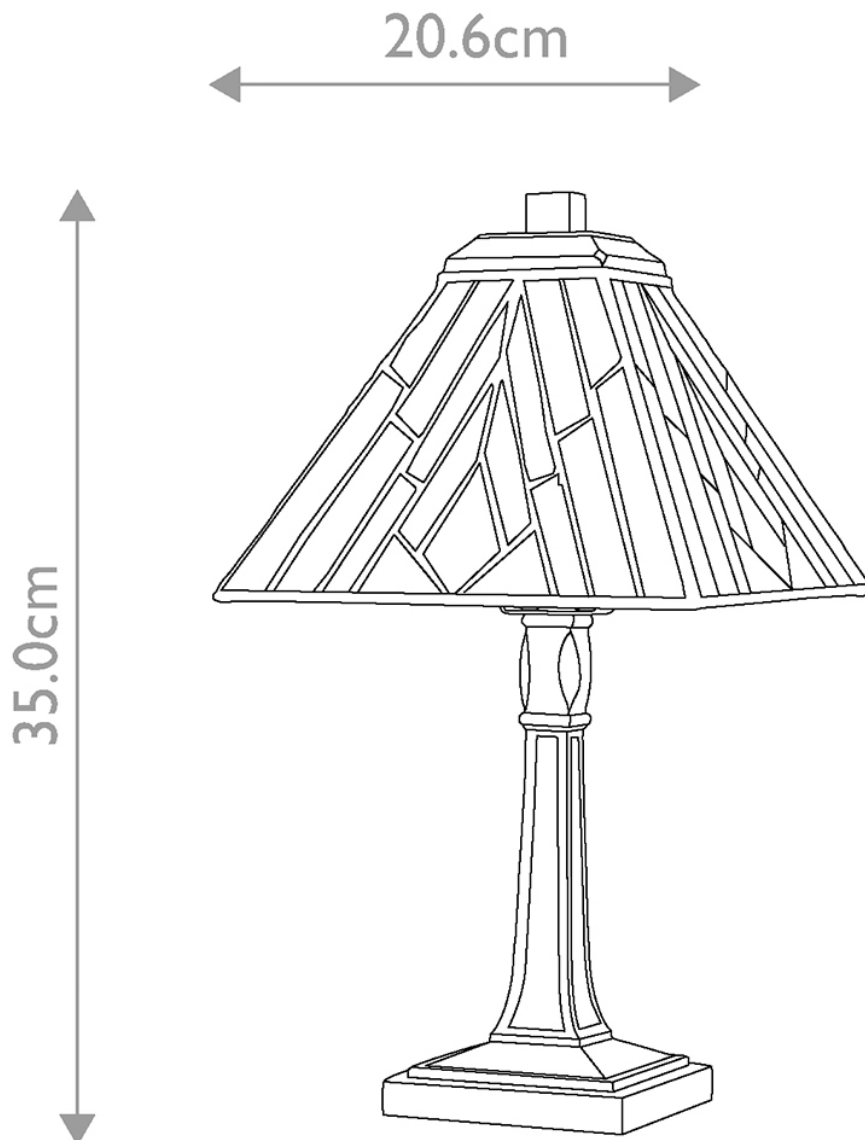

Elstead Lighting - Alderley - TF-ALDERLEY-TL-M - Vintage Bronze Tiffany Art Glass Table Lamp With Shade

**CONTACT**