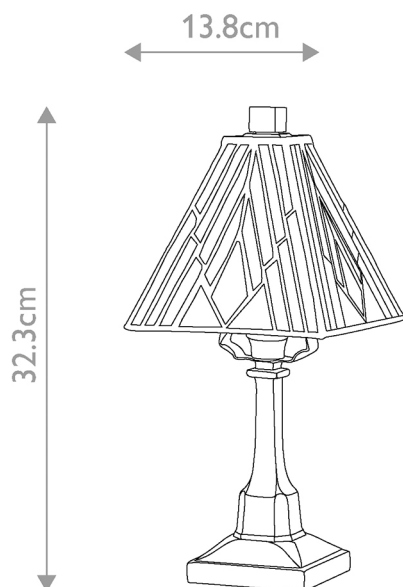

CATEGORY

- Brand: Elstead Lighting
- Family: Alderley
- Category: Indoor Lighting / Table / Shade Included

APPEARANCE

- Base: Vintage Bronze
- Shade: Tiffany Art Glass

DIMENSION

- Height: 323mm
- Depth: 138mm
- Diameter: 138mm
- Weight: 1.1kg

LIGHT SOURCE

- Lamp included: No
- Lamp detail: 40W Max E14 SES (required)
- Non-dimmable
- Energy class: Not applicable
- Switch: In-line On/Off Switch

SPECIFICATION

- Ingress protection: IP20
- Class: Class II - Double Insulated, No Earth
- Voltage: 240V