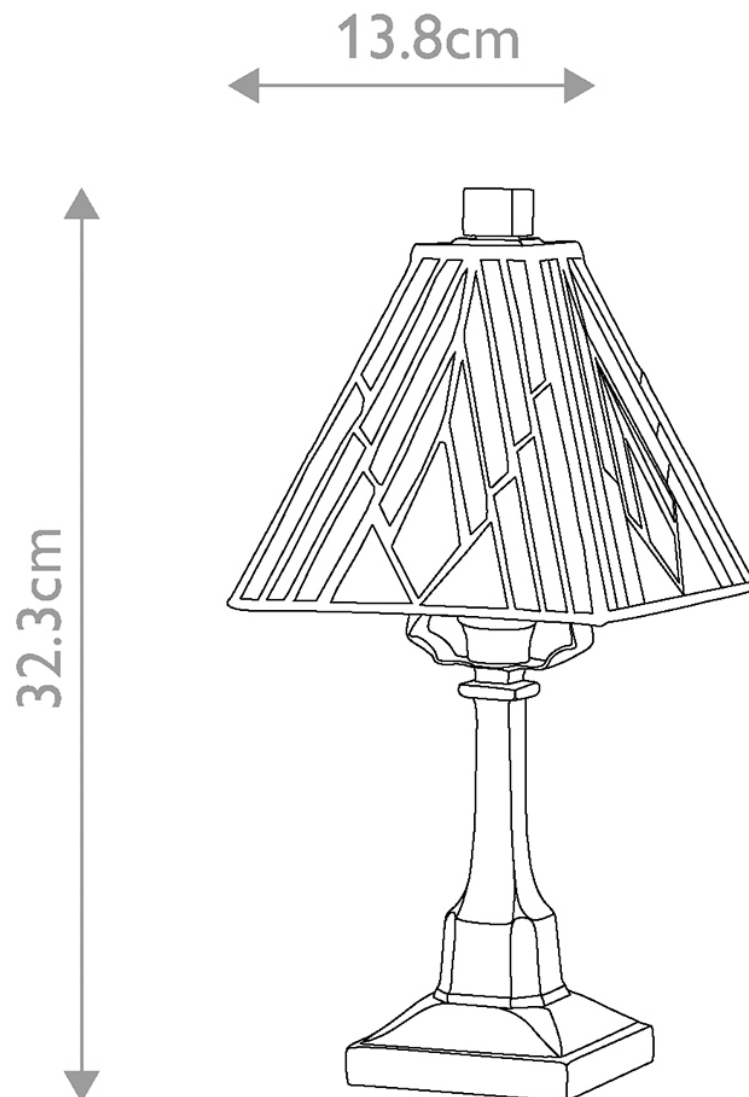

Elstead Lighting - Alderley - TF-ALDERLEY-TL-S - Vintage Bronze Tiffany Art Glass Table Lamp With Shade

**CONTACT**