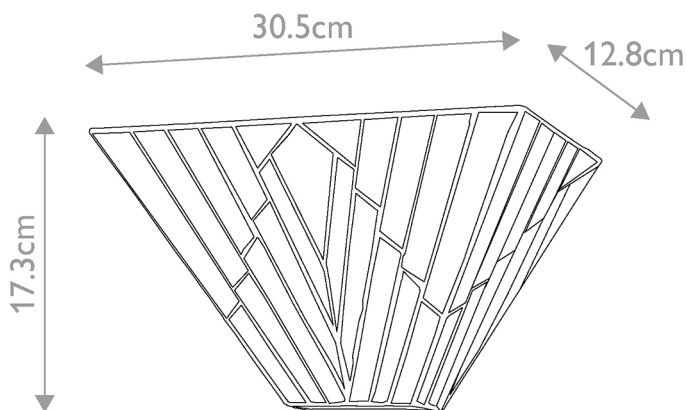

Elstead Lighting - Alderley - TF-ALDERLEY-WU - Vintage Bronze Tiffany Art Glass 2 Light Wall Washer Light

REFERENCE

- SKU: FCL-26107
- Supplier SKU: TF-ALDERLEY-WU
- Barcode: 5024005768500

DESCRIPTION

Bringing a modern simplicity to Tiffany Style art glass lighting, the Alderley family is characterised by precise straight lines and a refined colour palette. When lit, the blue panels take on a gorgeous aqua tone and the textured panels simply sparkle. The metal components in these products are finished with a rich Vintage Bronze and feature classic art deco styling.

CATEGORY

- Brand: Elstead Lighting
- Family: Alderley
- Category: Indoor Lighting / Wall / Washer

APPEARANCE

- Base: Vintage Bronze
- Shade: Tiffany Art Glass

DIMENSION

- Height: 173mm
- Width: 305mm
- Depth: 128mm
- Weight: 1.1kg

LIGHT SOURCE

- Lamp included: No
- Lamp detail: 2 x 40W Max E14 SES (required)
- Dimmable
- Energy class: Not applicable
- Switch: No

SPECIFICATION

- Ingress protection: IP20
- Class: Class I - Single Insulated, Earthed
- Voltage: 240V

CONTACT