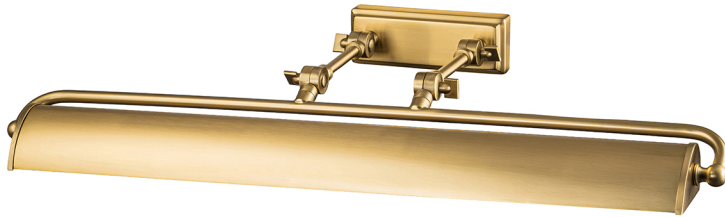

Elstead Lighting - Winchfield - WINCHFIELD-PLL-AB - Aged Brass 4 Light Picture Wall Light

REFERENCE

- SKU: FCL-26108
- Supplier SKU: WINCHFIELD-PLL-AB
- Barcode: 5024005169192

DESCRIPTION

The Winchfield family of picture lights bring a Mid Century Modern look and feel to this category with their elegantly curved shades. Available in Aged Brass with additional options of Matte Black and Oak Effect shades and backplates, as well as a unique Polished Nickel and White Marble effect finish provides a palette to suit a wide variety of interiors. The heavy steel frame with adjustable arms and beautifully plated finishes offer a level of quality and style fit for the finest homes.

CATEGORY

- Brand: Elstead Lighting
- Family: Winchfield
- Category: Indoor Lighting / Wall / Picture

APPEARANCE

- Base: Aged Brass Plate

DIMENSION

- Height: 127mm
- Width: 703mm
- Depth: 318mm
- Weight: 2.6kg

LIGHT SOURCE

- Lamp included: No
- Lamp detail: 4 x 40W Max E14 SES (required)
- Dimmable
- Energy class: Not applicable
- Switch: No

SPECIFICATION

- Ingress protection: IP20
- Class: Class I - Single Insulated, Earthed
- Voltage: 240V

CONTACT