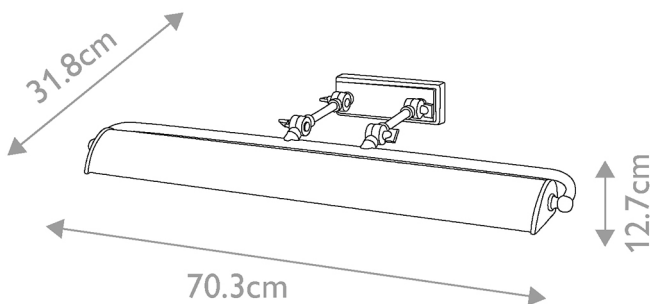

CATEGORY

- Brand: Elstead Lighting
- Family: Winchfield
- Category: Indoor Lighting / Wall / Picture

APPEARANCE

- Base: Aged Brass Plate

DIMENSION

- Height: 127mm
- Width: 703mm
- Depth: 318mm
- Weight: 2.6kg

LIGHT SOURCE

- Lamp included: No
- Lamp detail: 4 x 40W Max E14 SES (required)
- Dimmable
- Energy class: Not applicable
- Switch: No

SPECIFICATION

- Ingress protection: IP20
- Class: Class I - Single Insulated, Earthed
- Voltage: 240V