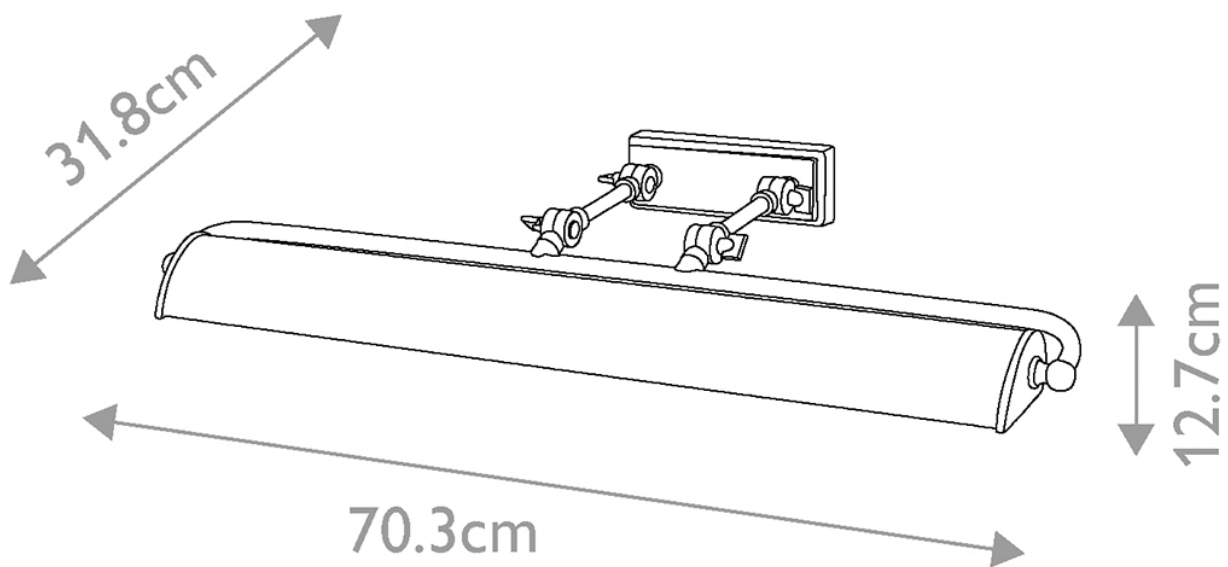

Elstead Lighting - Winchfield - WINCHFIELD-PLL-AB - Aged Brass 4 Light Picture Wall Light

CONTACT