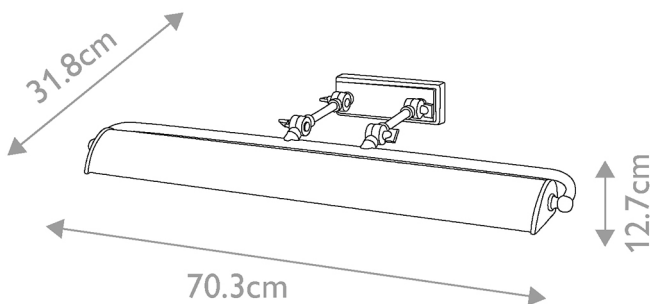

Elstead Lighting - Winchfield - WINCHFIELD-PLL-AB-MB - Aged Brass Black 4 Light Picture Wall Light

REFERENCE

- SKU: FCL-26109
- Supplier SKU: WINCHFIELD-PLL-AB-MB
- Barcode: 5024005169222

DESCRIPTION

The Winchfield family of picture lights bring a Mid Century Modern look and feel to this category with their elegantly curved shades. Available in Aged Brass with additional options of Matte Black and Oak Effect shades and backplates, as well as a unique Polished Nickel and White Marble effect finish provides a palette to suit a wide variety of interiors. The heavy steel frame with adjustable arms and beautifully plated finishes offer a level of quality and style fit for the finest homes.

CATEGORY

- Brand: Elstead Lighting
- Family: Winchfield
- Category: Indoor Lighting / Wall / Picture

APPEARANCE

- Base: Aged Brass Plate
- Detail: Matt Black Paint

DIMENSION

- Height: 127mm
- Width: 703mm
- Depth: 318mm
- Weight: 2.6kg

LIGHT SOURCE

- Lamp included: No
- Lamp detail: 4 x 40W Max E14 SES (required)
- Dimmable
- Energy class: Not applicable
- Switch: No

SPECIFICATION

- Ingress protection: IP20
- Class: Class I - Single Insulated, Earthed
- Voltage: 240V

CONTACT