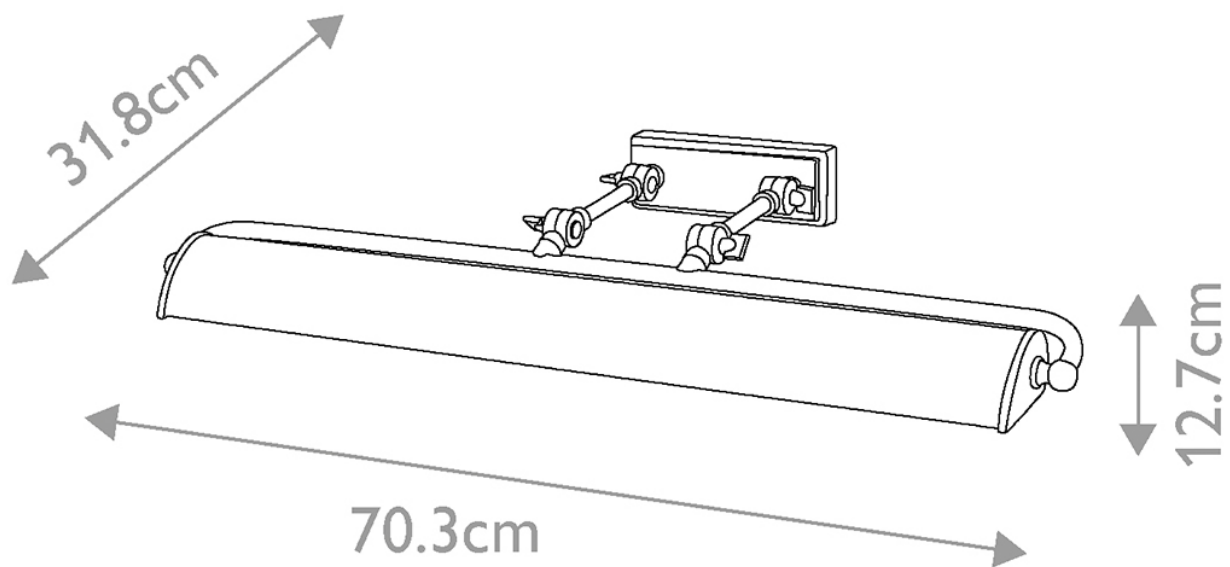

Elstead Lighting - Winchfield - WINCHFIELD-PLL-AB-MB - Aged Brass Black 4 Light Picture Wall Light

CONTACT