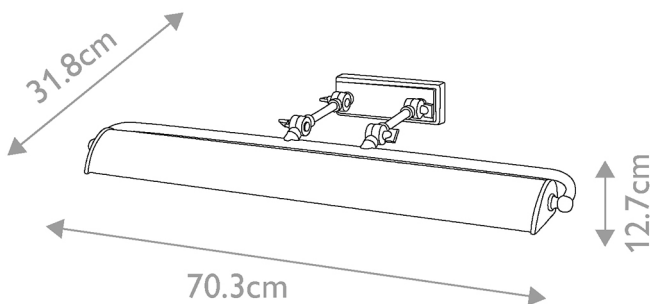

Elstead Lighting - Winchfield - WINCHFIELD-PLL-AB-OAK - Aged Brass Oak Effect 4 Light Picture Wall Light

REFERENCE

- SKU: FCL-26110
- Supplier SKU: WINCHFIELD-PLL-AB-OAK
- Barcode: 5024005169215

DESCRIPTION

The Winchfield family of picture lights bring a Mid Century Modern look and feel to this category with their elegantly curved shades. Available in Aged Brass with additional options of Matte Black and Oak Effect shades and backplates, as well as a unique Polished Nickel and White Marble effect finish provides a palette to suit a wide variety of interiors. The heavy steel frame with adjustable arms and beautifully plated finishes offer a level of quality and style fit for the finest homes.

CATEGORY

- Brand: Elstead Lighting
- Family: Winchfield
- Category: Indoor Lighting / Wall / Picture

APPEARANCE

- Base: Aged Brass Plate
- Detail: Oak Effect Paint

DIMENSION

- Height: 127mm
- Width: 703mm
- Depth: 318mm
- Weight: 2.6kg

LIGHT SOURCE

- Lamp included: No
- Lamp detail: 4 x 40W Max E14 SES (required)
- Dimmable
- Energy class: Not applicable
- Switch: No

SPECIFICATION

- Ingress protection: IP20
- Class: Class I - Single Insulated, Earthed
- Voltage: 240V

CONTACT