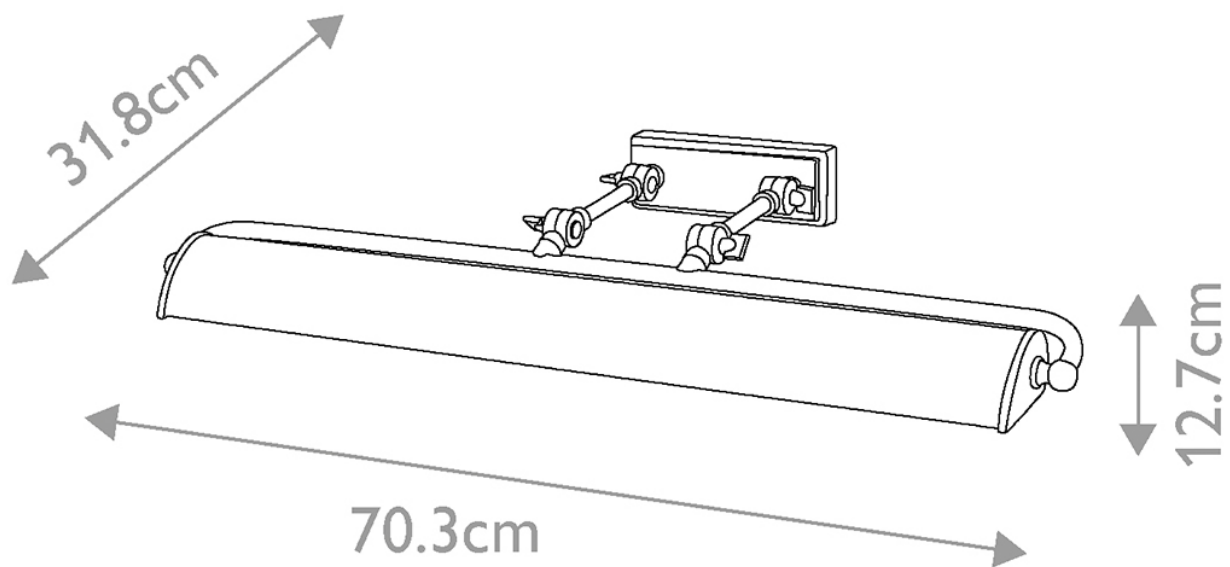

Elstead Lighting - Winchfield - WINCHFIELD-PLL-AB-OAK - Aged Brass Oak Effect 4 Light Picture Wall Light

**CONTACT**