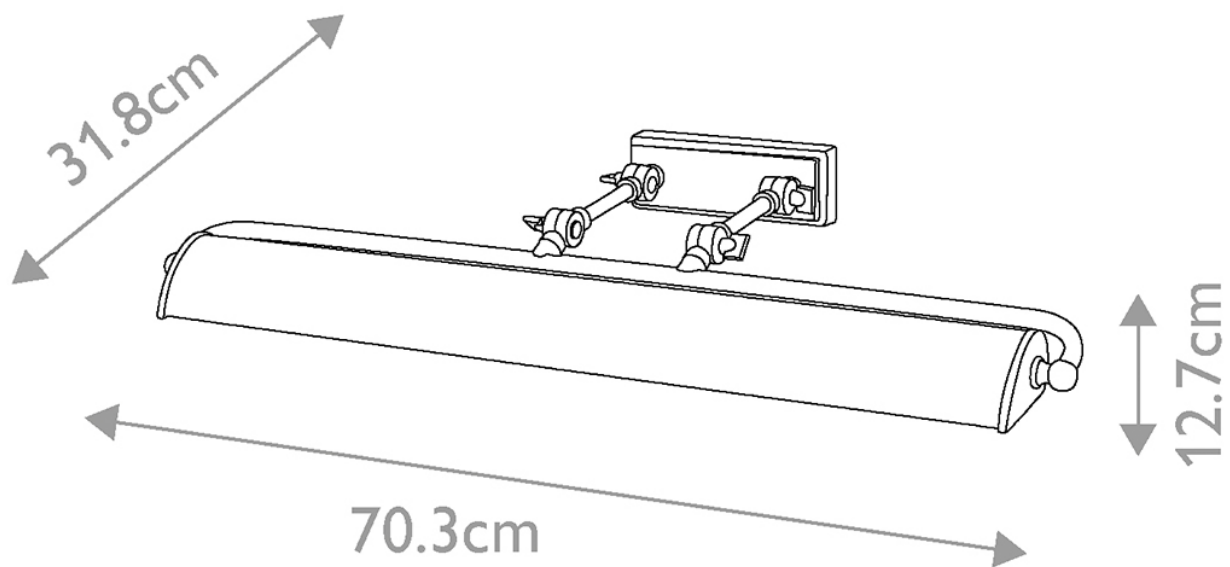

Elstead Lighting - Winchfield - WINCHFIELD-PLL-PN-WM - Nickel White Marble 4 Light Picture Wall Light

**CONTACT**