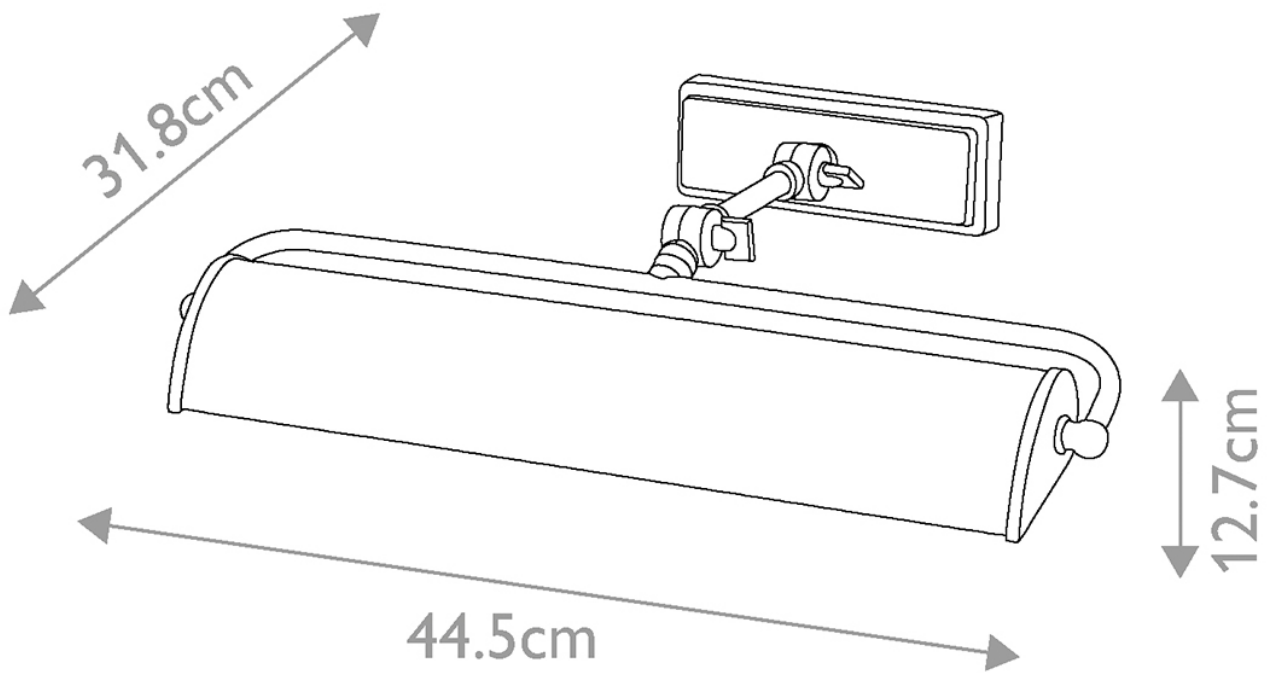

Elstead Lighting - Winchfield - WINCHFIELD-PLM-AB - Aged Brass 2 Light Picture Wall Light

CONTACT