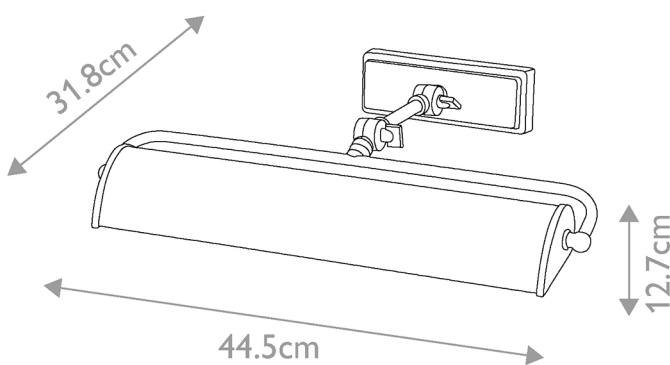

CATEGORY

- Brand: Elstead Lighting
- Family: Winchfield
- Category: Indoor Lighting / Wall / Picture

APPEARANCE

- Base: Aged Brass Plate
- Detail: Matt Black Paint

DIMENSION

- Height: 127mm
- Width: 445mm
- Depth: 318mm
- Weight: 1.5kg

LIGHT SOURCE

- Lamp included: No
- Lamp detail: 2 x 40W Max E14 SES (required)
- Dimmable
- Energy class: Not applicable
- Switch: No

SPECIFICATION

- Ingress protection: IP20
- Class: Class I - Single Insulated, Earthed
- Voltage: 240V