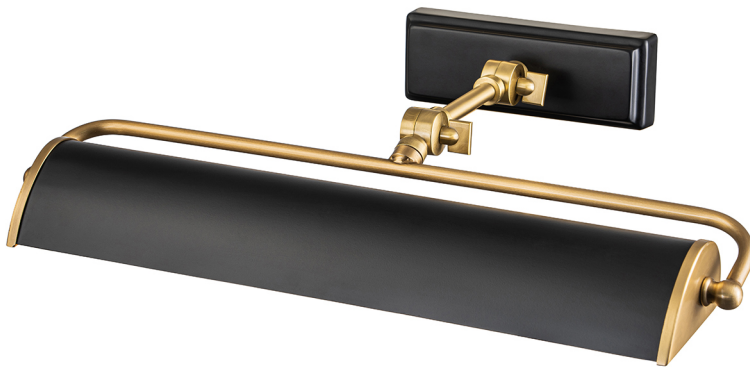

Elstead Lighting - Winchfield - WINCHFIELD-PLM-AB-MB - Aged Brass Black 2 Light Picture Wall Light

REFERENCE

- SKU: FCL-26113
- Supplier SKU: WINCHFIELD-PLM-AB-MB
- Barcode: 5024005169260

DESCRIPTION

The Winchfield family of picture lights bring a Mid Century Modern look and feel to this category with their elegantly curved shades. Available in Aged Brass with additional options of Matte Black and Oak Effect shades and backplates, as well as a unique Polished Nickel and White Marble effect finish provides a palette to suit a wide variety of interiors. The heavy steel frame with adjustable arms and beautifully plated finishes offer a level of quality and style fit for the finest homes.

CATEGORY

- Brand: Elstead Lighting
- Family: Winchfield
- Category: Indoor Lighting / Wall / Picture

APPEARANCE

- Base: Aged Brass Plate
- Detail: Matt Black Paint

DIMENSION

- Height: 127mm
- Width: 445mm
- Depth: 318mm
- Weight: 1.5kg

LIGHT SOURCE

- Lamp included: No
- Lamp detail: 2 x 40W Max E14 SES (required)
- Dimmable
- Energy class: Not applicable
- Switch: No

SPECIFICATION

- Ingress protection: IP20
- Class: Class I - Single Insulated, Earthed
- Voltage: 240V