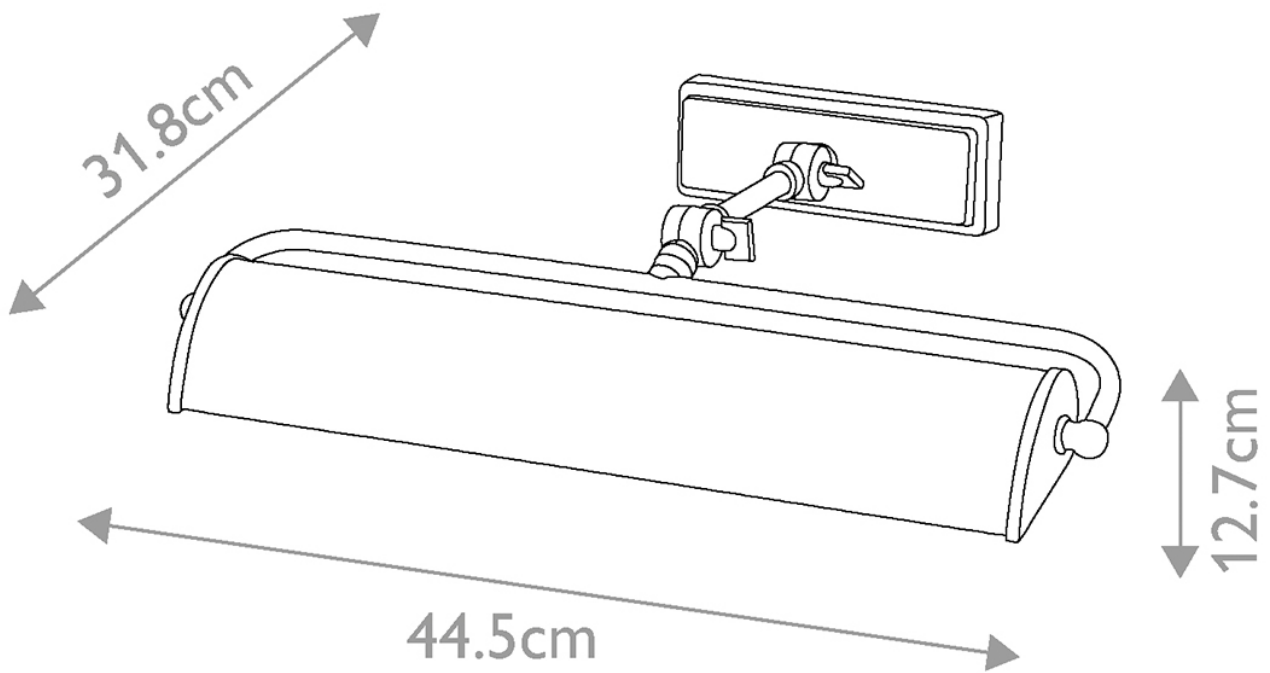

Elstead Lighting - Winchfield - WINCHFIELD-PLM-AB-MB - Aged Brass Black 2 Light Picture Wall Light

CONTACT