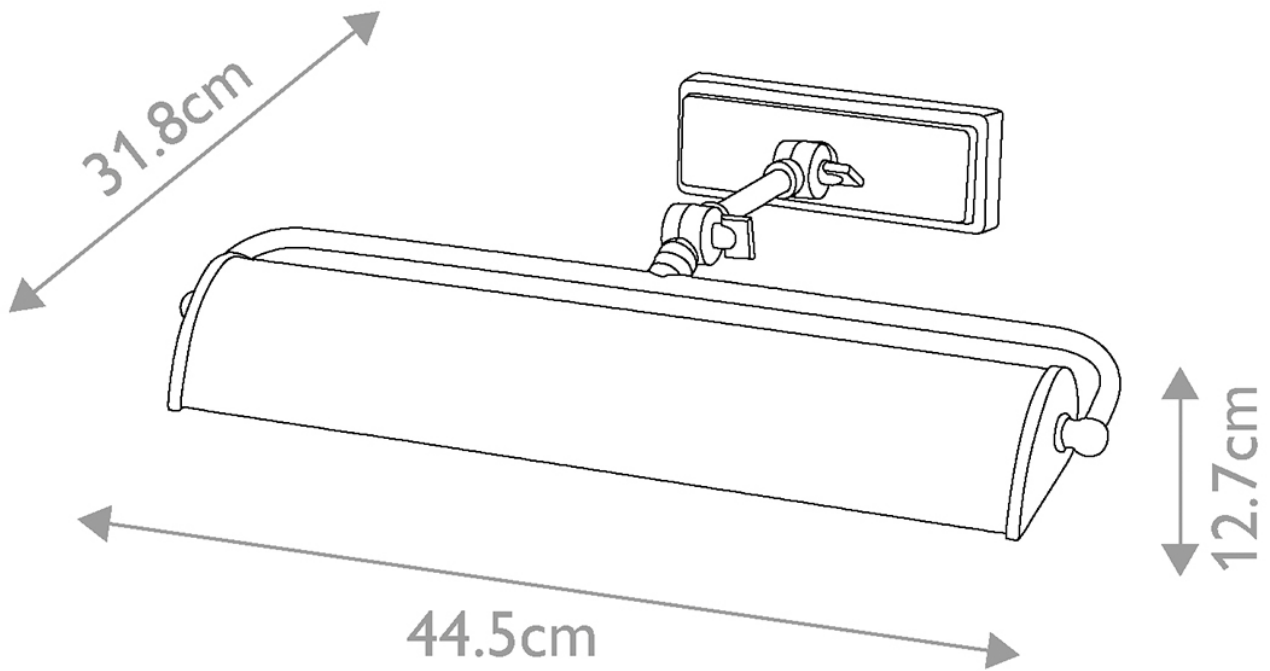

Elstead Lighting - Winchfield - WINCHFIELD-PLM-AB-OAK - Aged Brass Oak Effect 2 Light Picture Wall Light

CONTACT