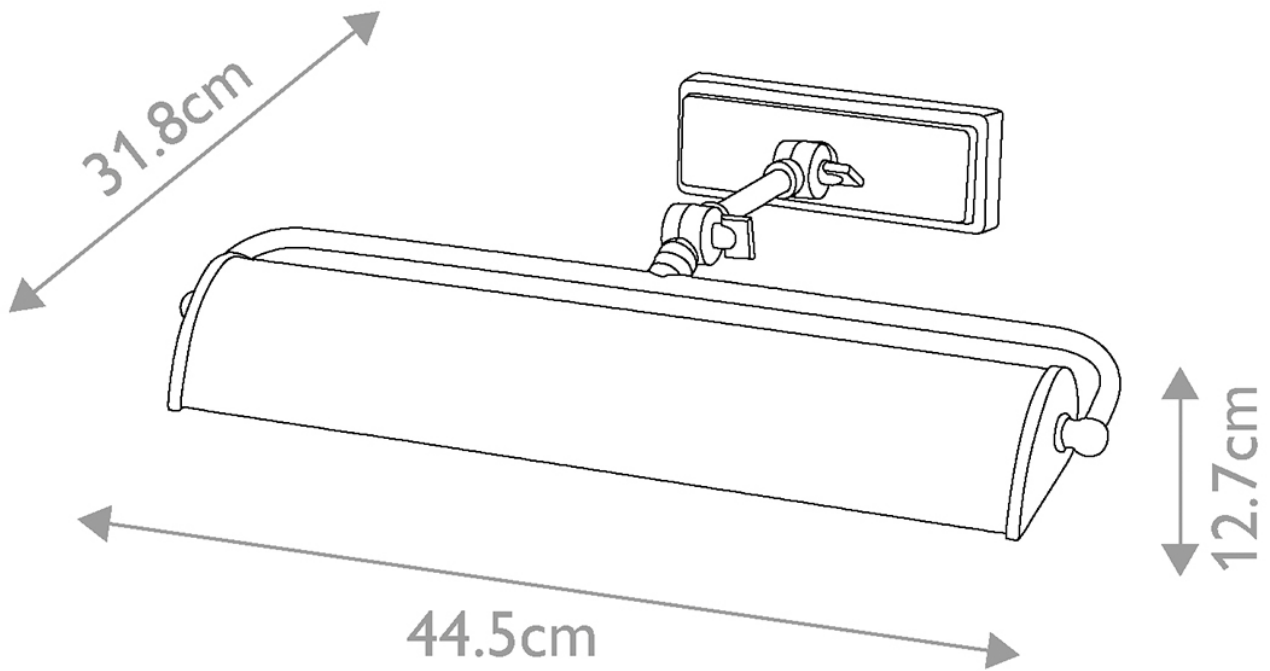

Elstead Lighting - Winchfield - WINCHFIELD-PLM-PN-WM - Nickel White Marble 2 Light Picture Wall Light

CONTACT