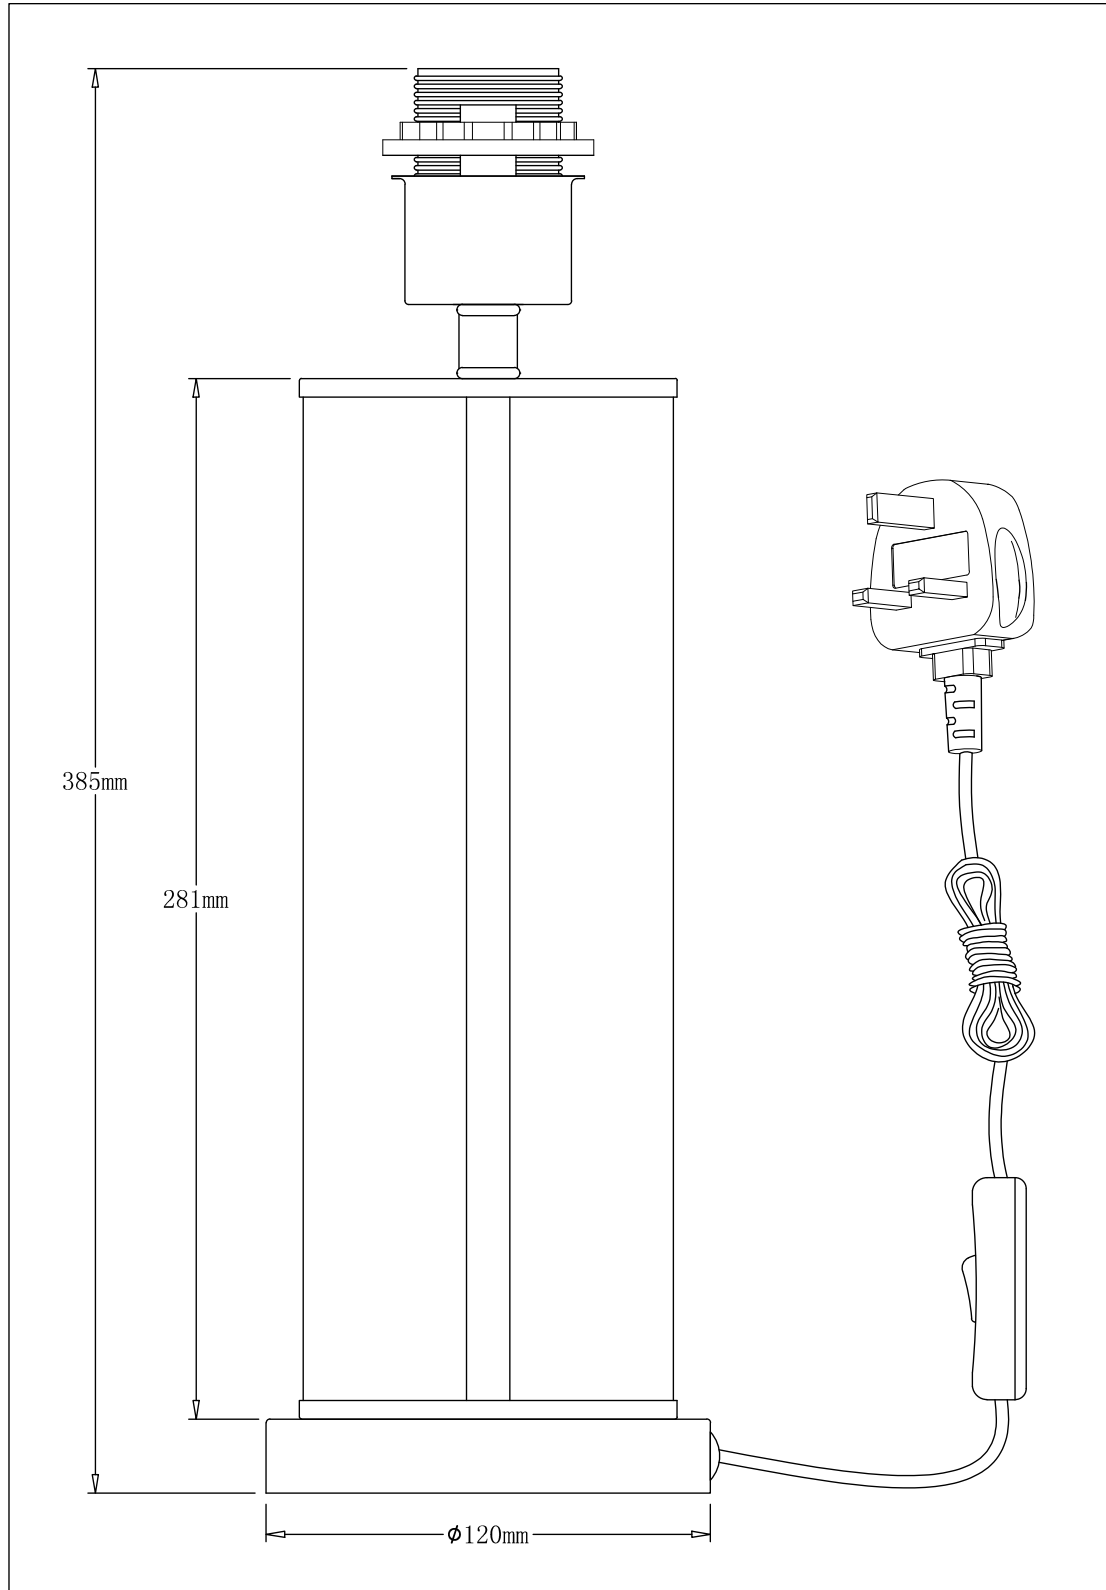

Set of 2 Aura - Chrome with Glass Column Table Lamp Bases

CERTIFICATION

CONTACT

www.firstchoicelighting.co.uk

info@firstchoicelighting.co.uk