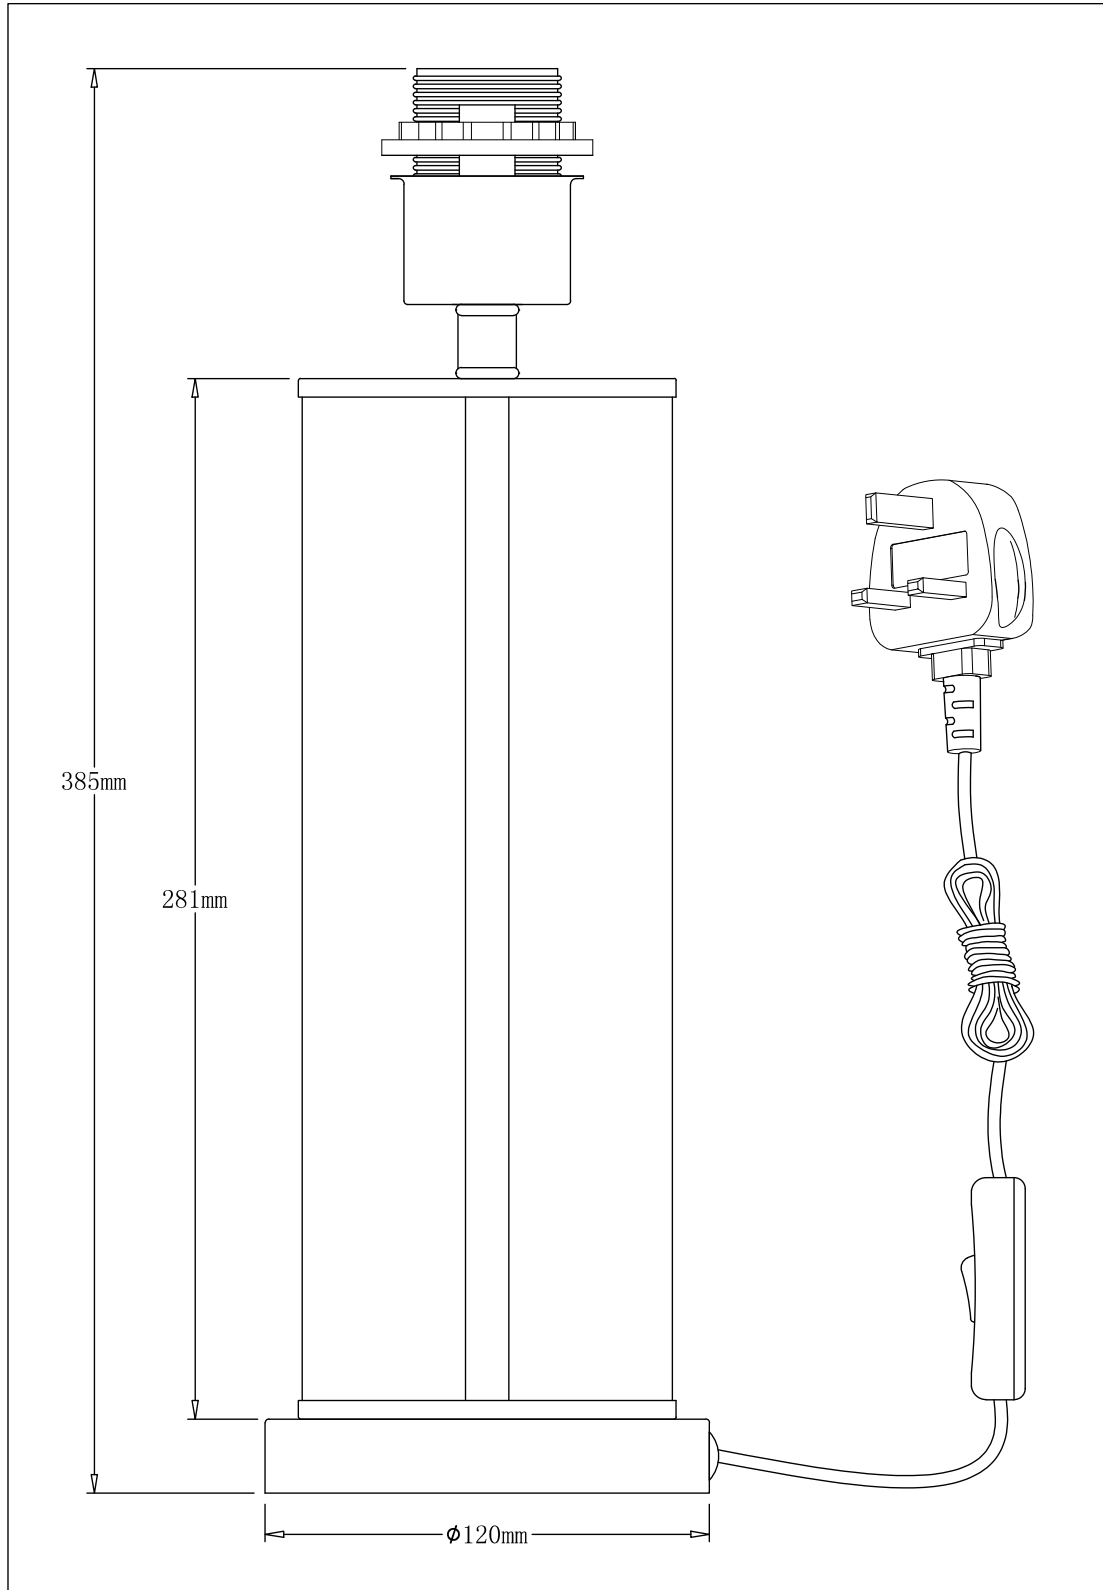

Set of 2 Aura - Chrome Table Lamps with Grey Cotton Shades

CERTIFICATION

CONTACT

www.firstchoicelighting.co.uk

info@firstchoicelighting.co.uk