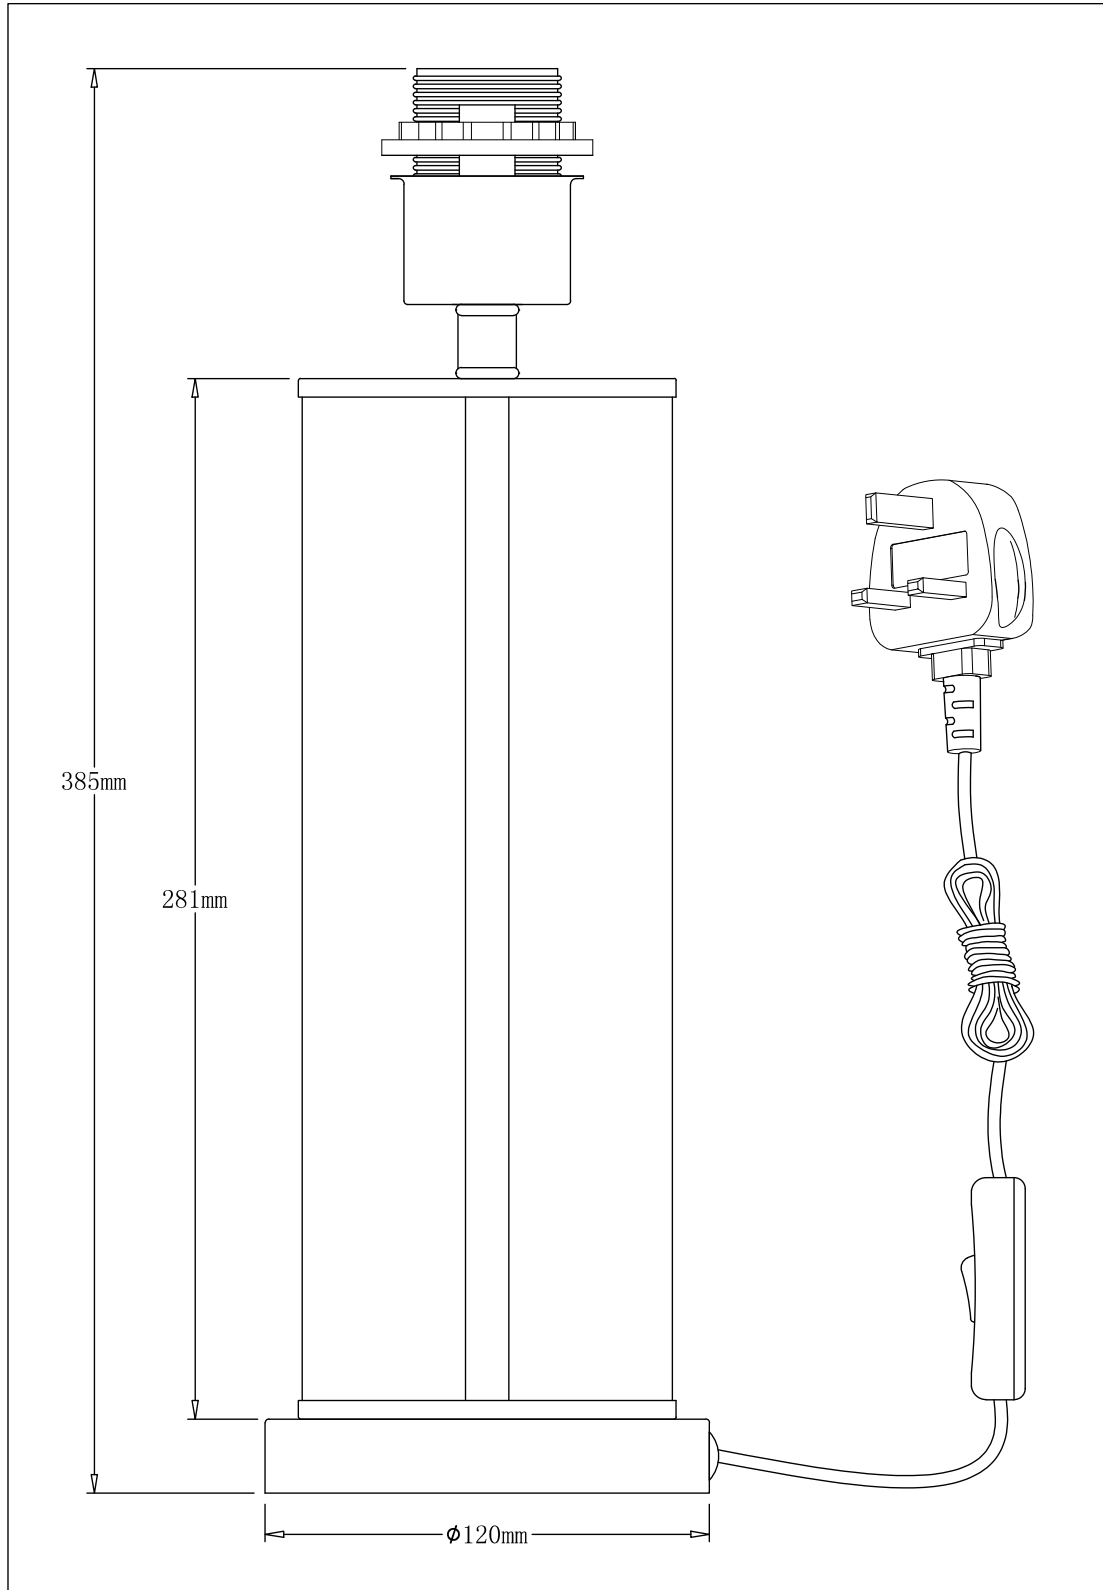

Aura - Chrome Table Lamp with Green Fern Cut Out Silver Inner Shade

CERTIFICATION

CONTACT

www.firstchoicelighting.co.uk

info@firstchoicelighting.co.uk