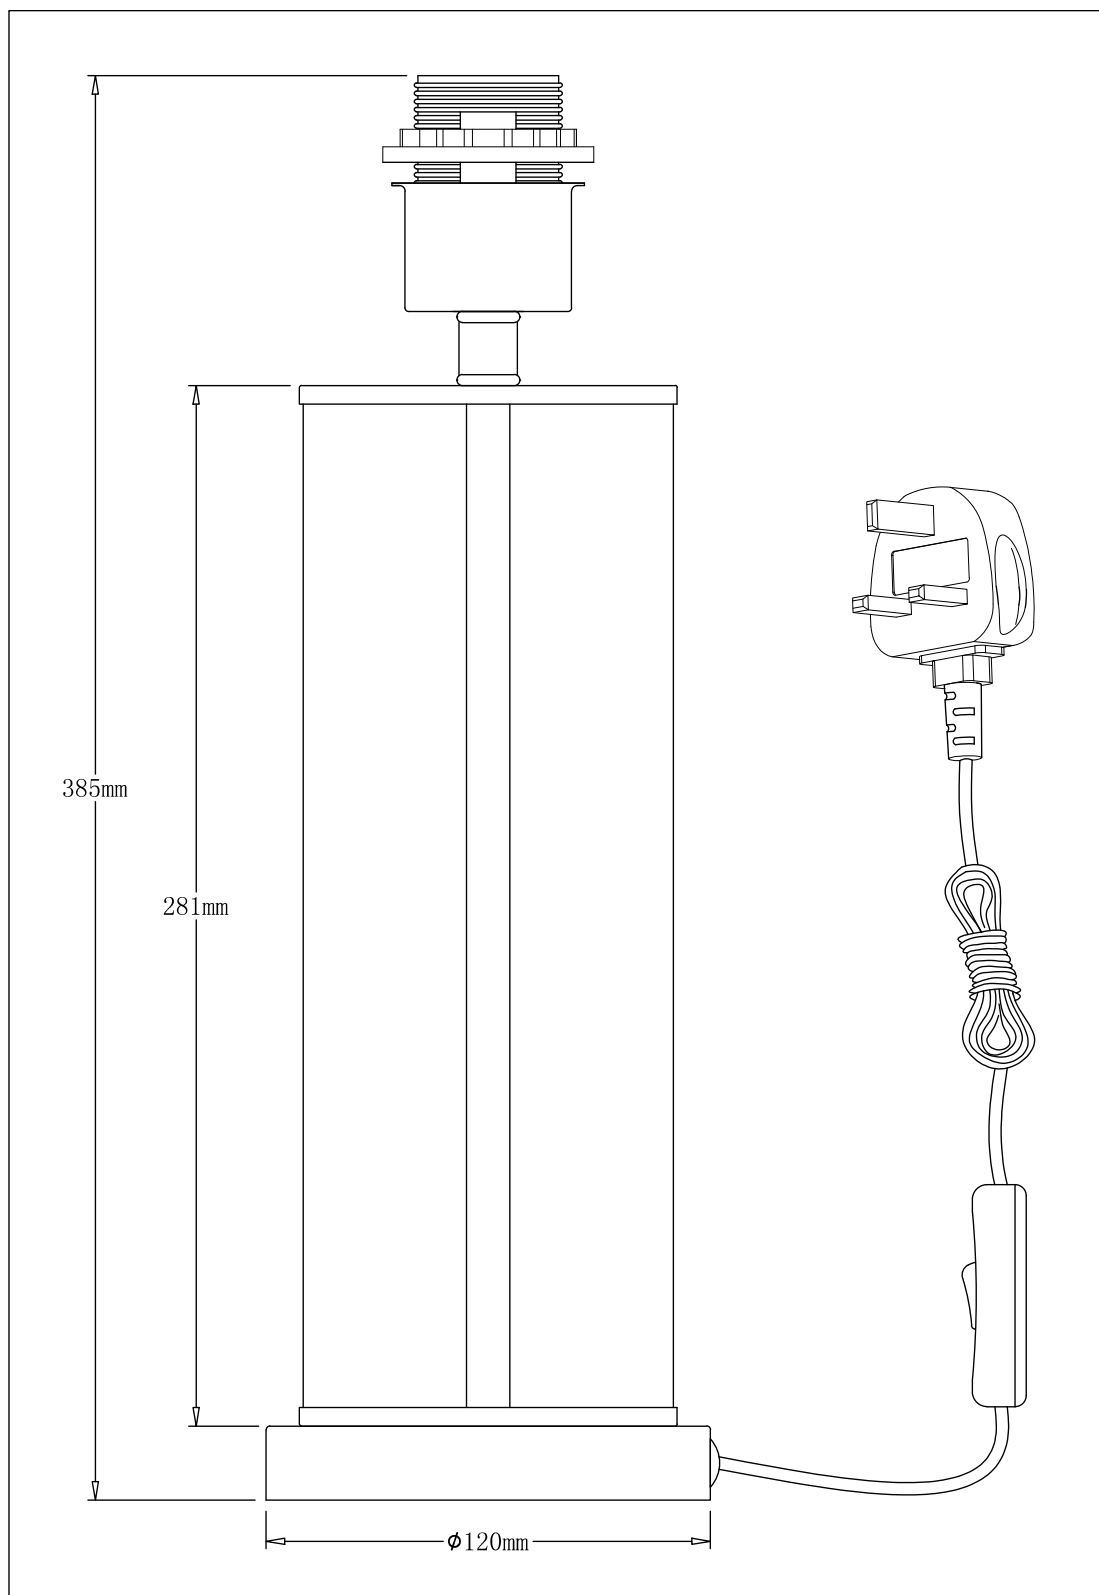

Set of 2 Aura - Chrome Table Lamps with Green Fern Cut Out Shades

CERTIFICATION

CONTACT

www.firstchoicelighting.co.uk

info@firstchoicelighting.co.uk

ISSUE DATE 26/11/2025

PAGE 2