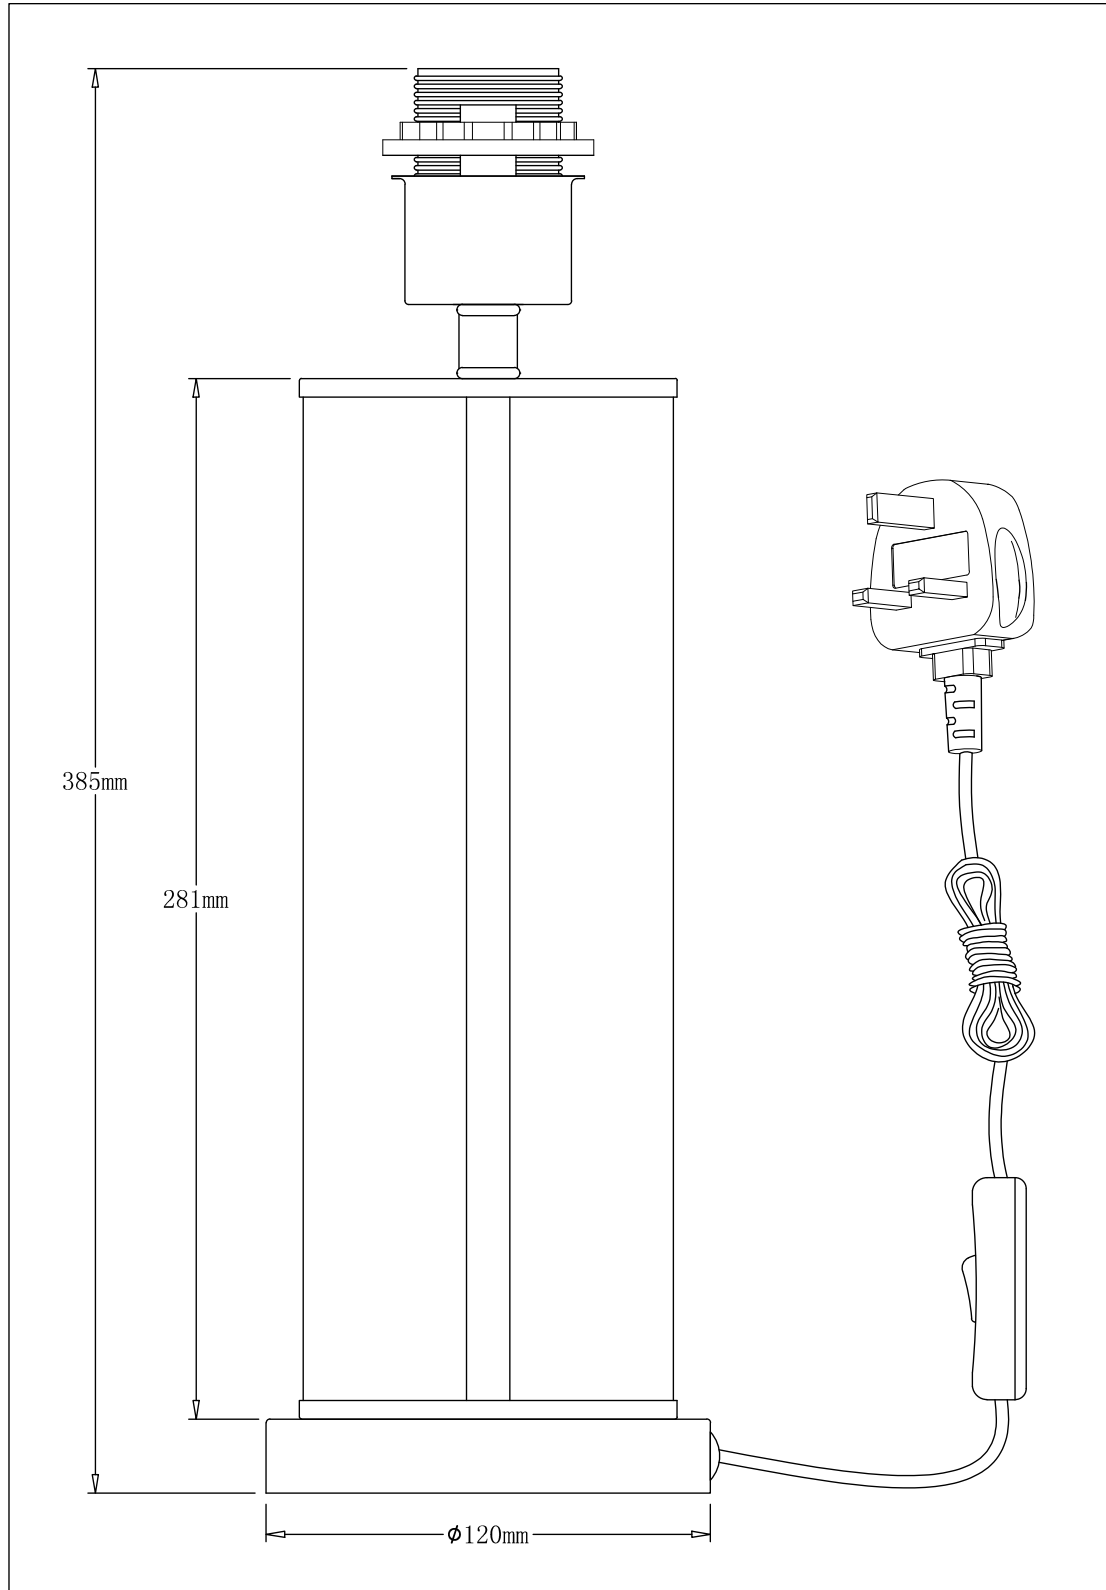

Set of 2 Aura - Chrome Table Lamps with Ochre Fern Cut Out Shades

LIGHT SOURCE DATA

- 2 x 42W Max E27 ES (required)
- Lamp shape - Standard
- Non-dimmable
- Energy class: Not applicable

DIMENSION DATA

- Height 545mm
- Diameter 300mm
- Weight 1.00kg

SPECIFICATION

- Manufacturer warranty for 2 years from date of purchase
- Polished chrome plate with clear glass detail and ochre cotton
- IP20
- In-line On/Off Switch
- Class II - Double Insulated, No Earth
- 240V
- Assembly required? No
- Black 1.5m cable to plug
- UKCA Marking, Energy Efficient, Energy Saving

CERTIFICATION

CONTACT

www.firstchoicelighting.co.uk

info@firstchoicelighting.co.uk

FCL-26128_25654X2

Set of 2 Aura - Chrome Table Lamps with Ochre Fern Cut Out Shades

CERTIFICATION

CONTACT