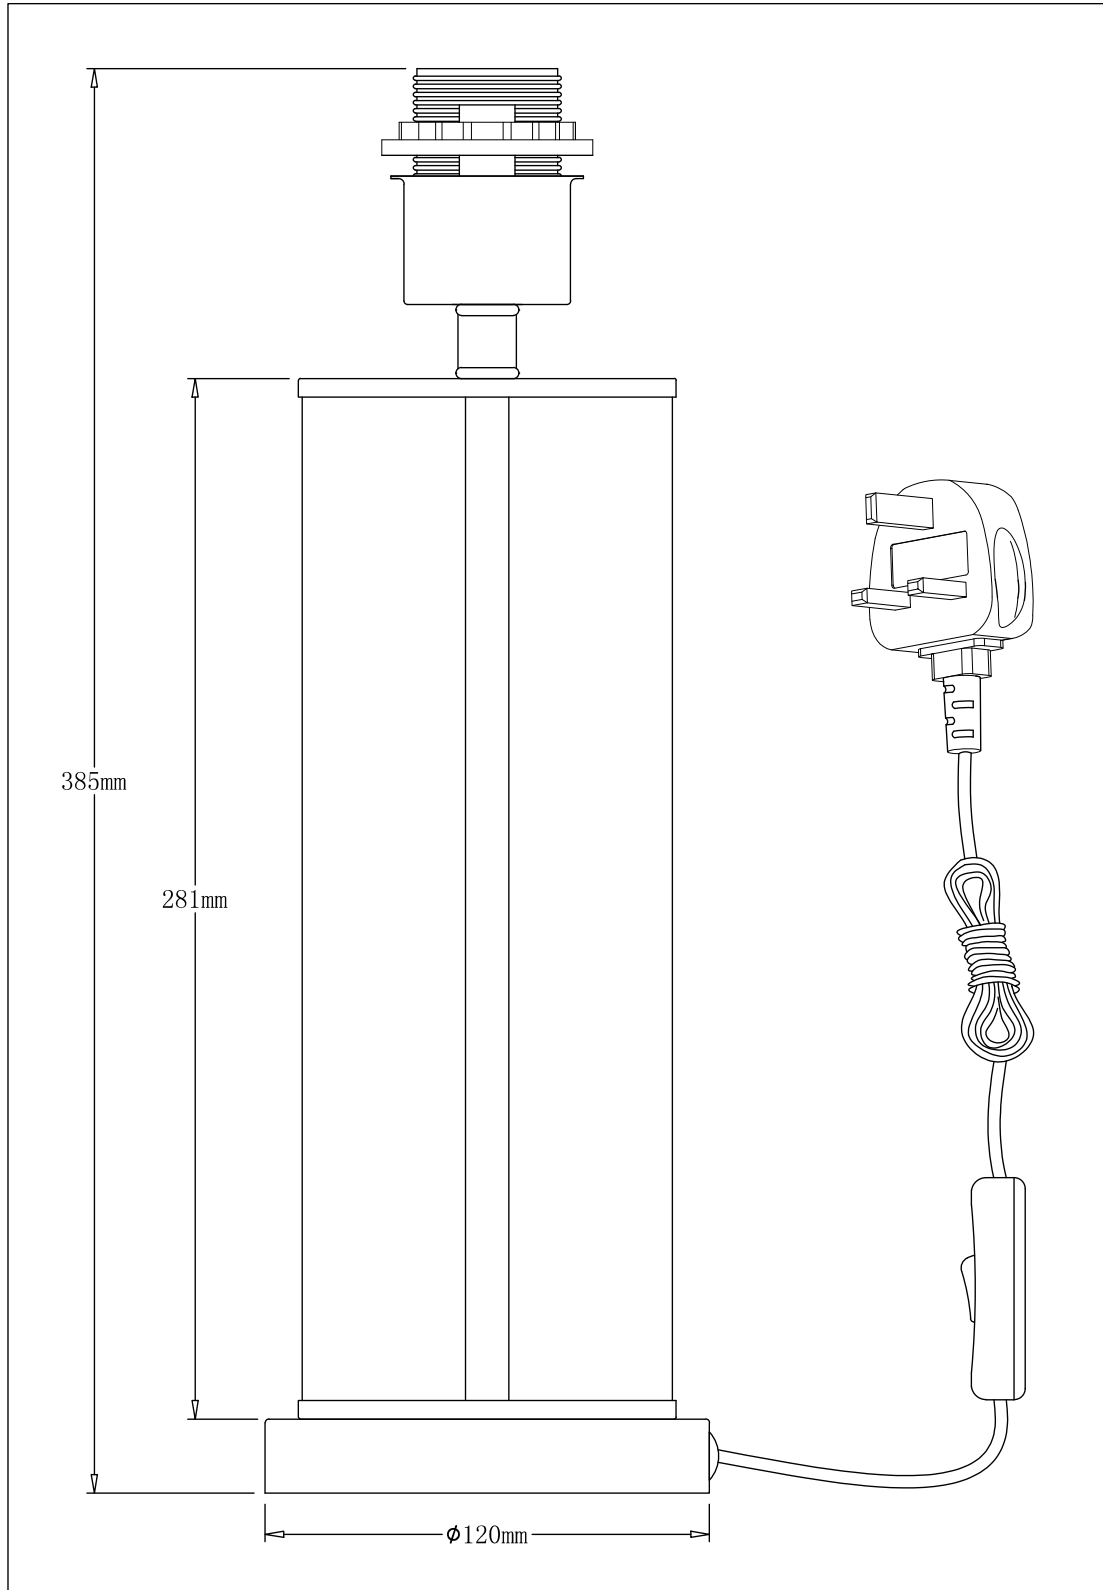

Set of 2 Aura - Chrome Table Lamps with Parrot Velvet Shades

CERTIFICATION

CONTACT

www.firstchoicelighting.co.uk

info@firstchoicelighting.co.uk