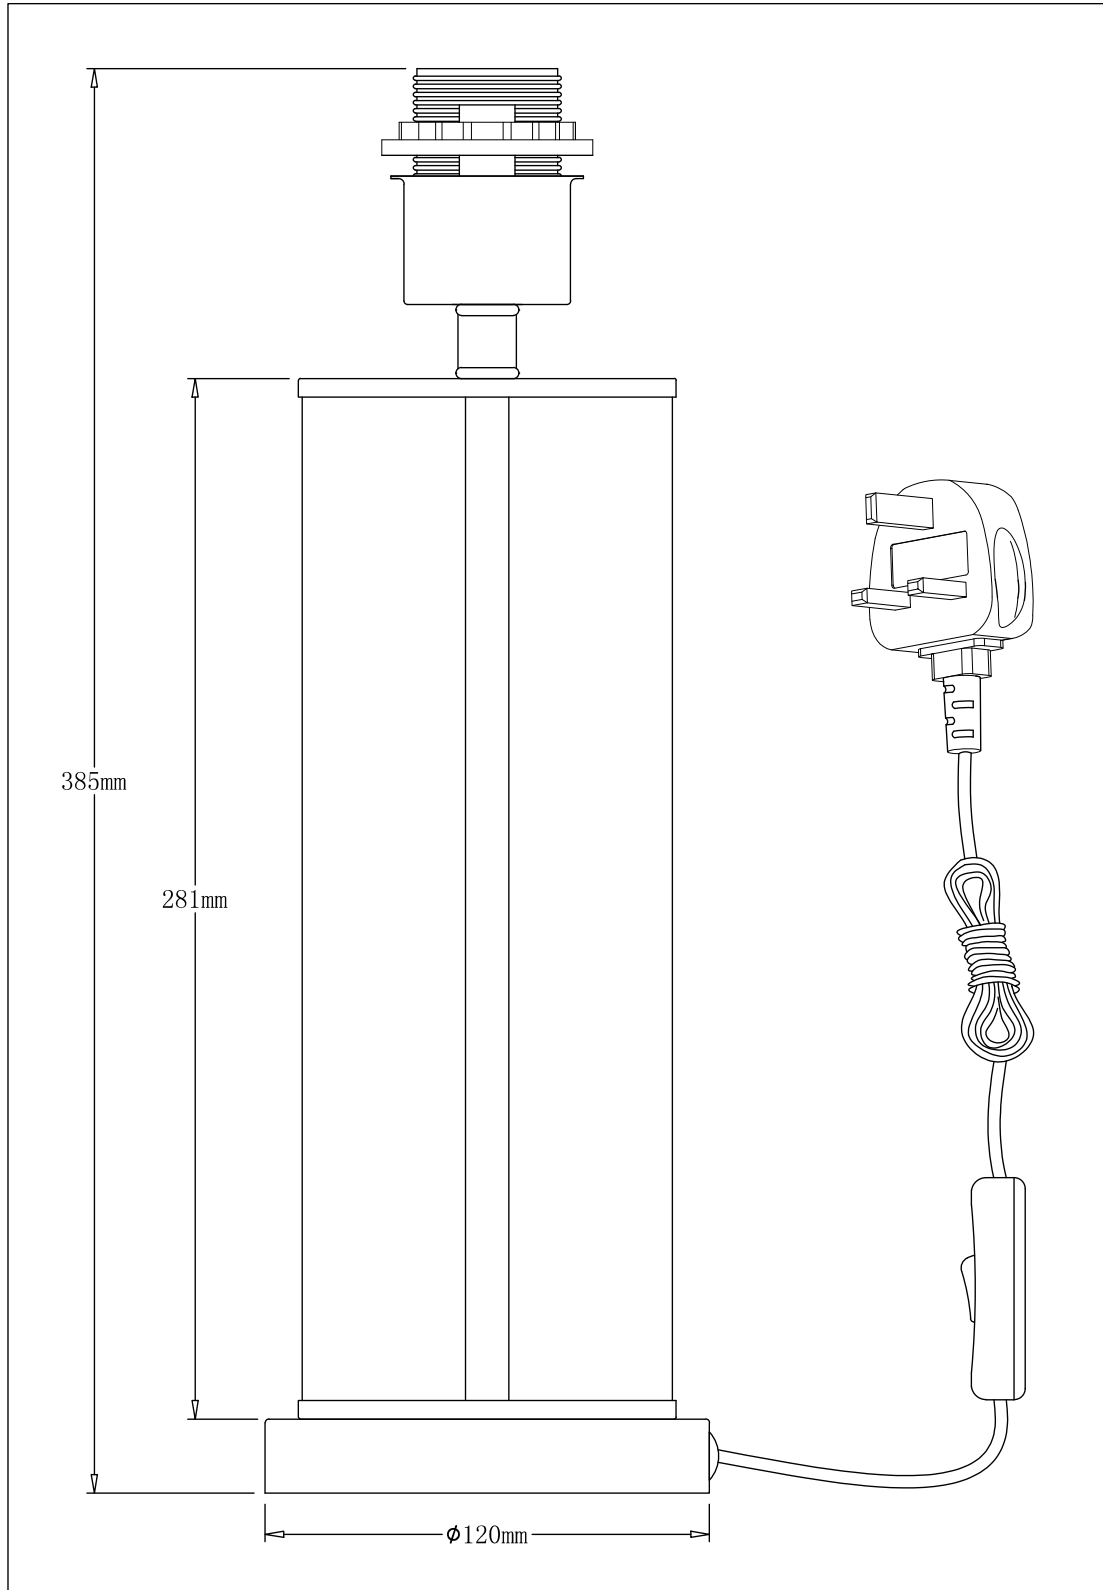

Aura - Chrome Table Lamp with Toucan Velvet Shade

CERTIFICATION

CONTACT

www.firstchoicelighting.co.uk

info@firstchoicelighting.co.uk