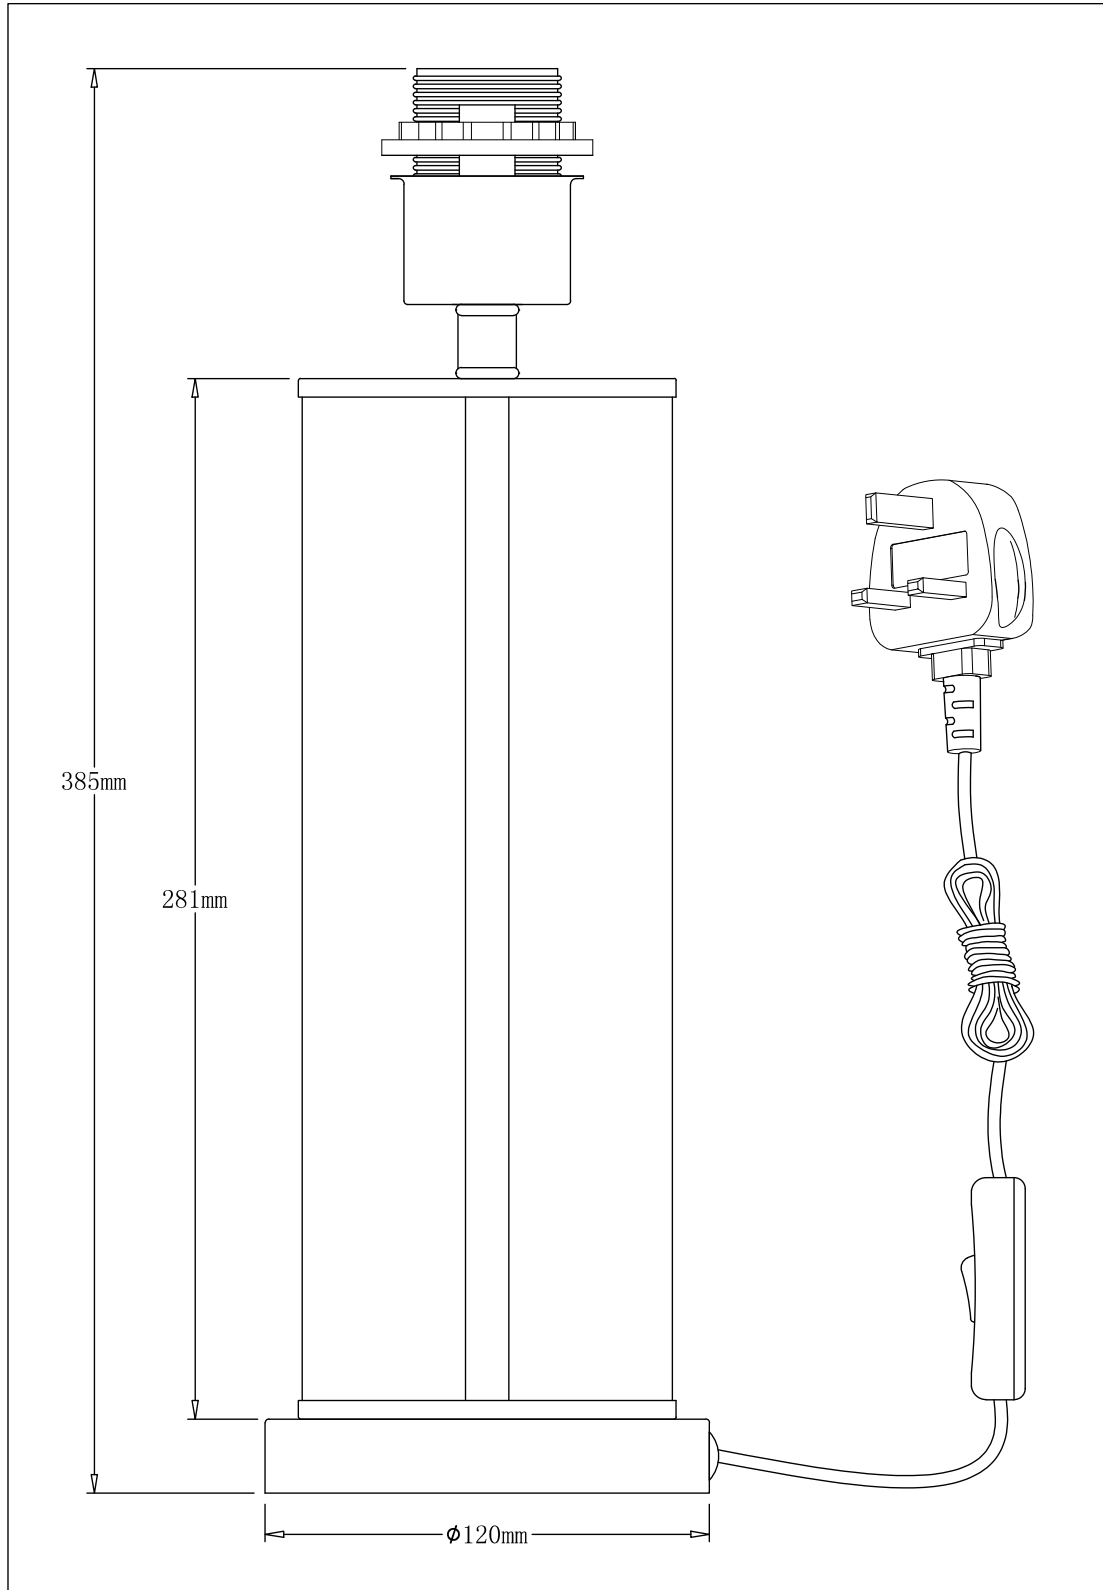

Set of 2 Aura - Chrome Table Lamps with Navy Velvet Parrot Shades

CERTIFICATION

CONTACT

www.firstchoicelighting.co.uk

info@firstchoicelighting.co.uk