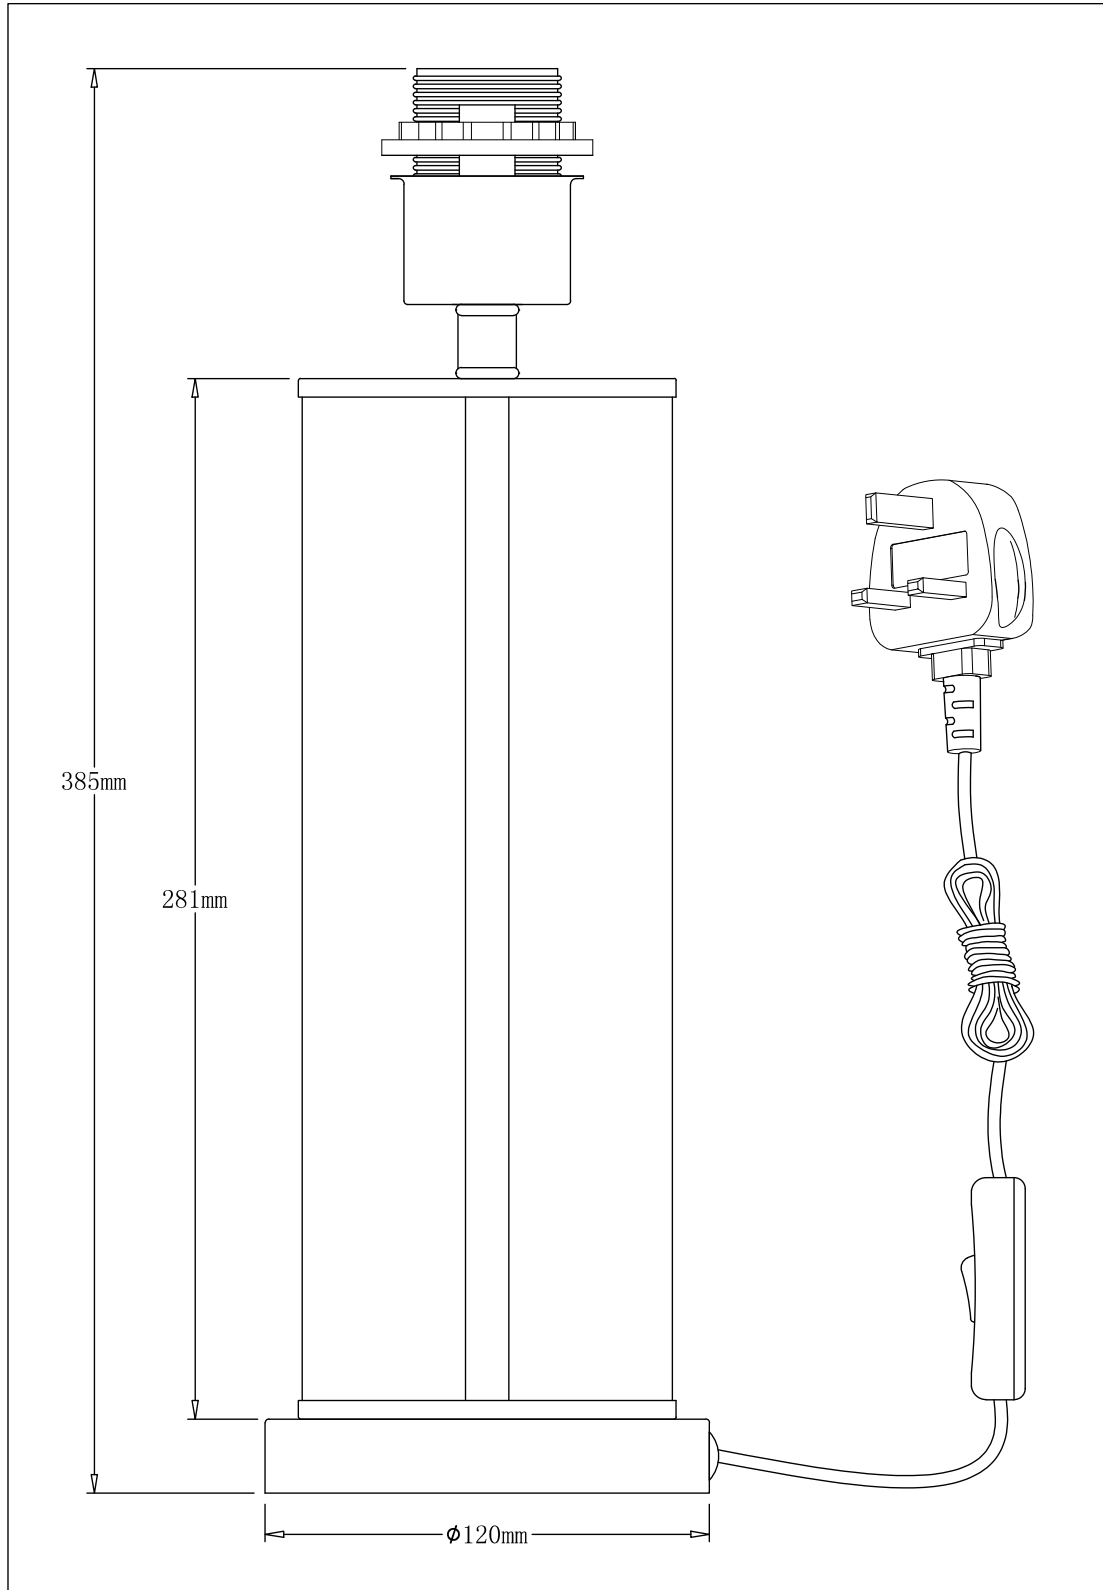

Aura - Chrome Table Lamp with Black Pleated Velvet Shade

CERTIFICATION

CONTACT

www.firstchoicelighting.co.uk

info@firstchoicelighting.co.uk

ISSUE DATE 26/11/2025

PAGE 2