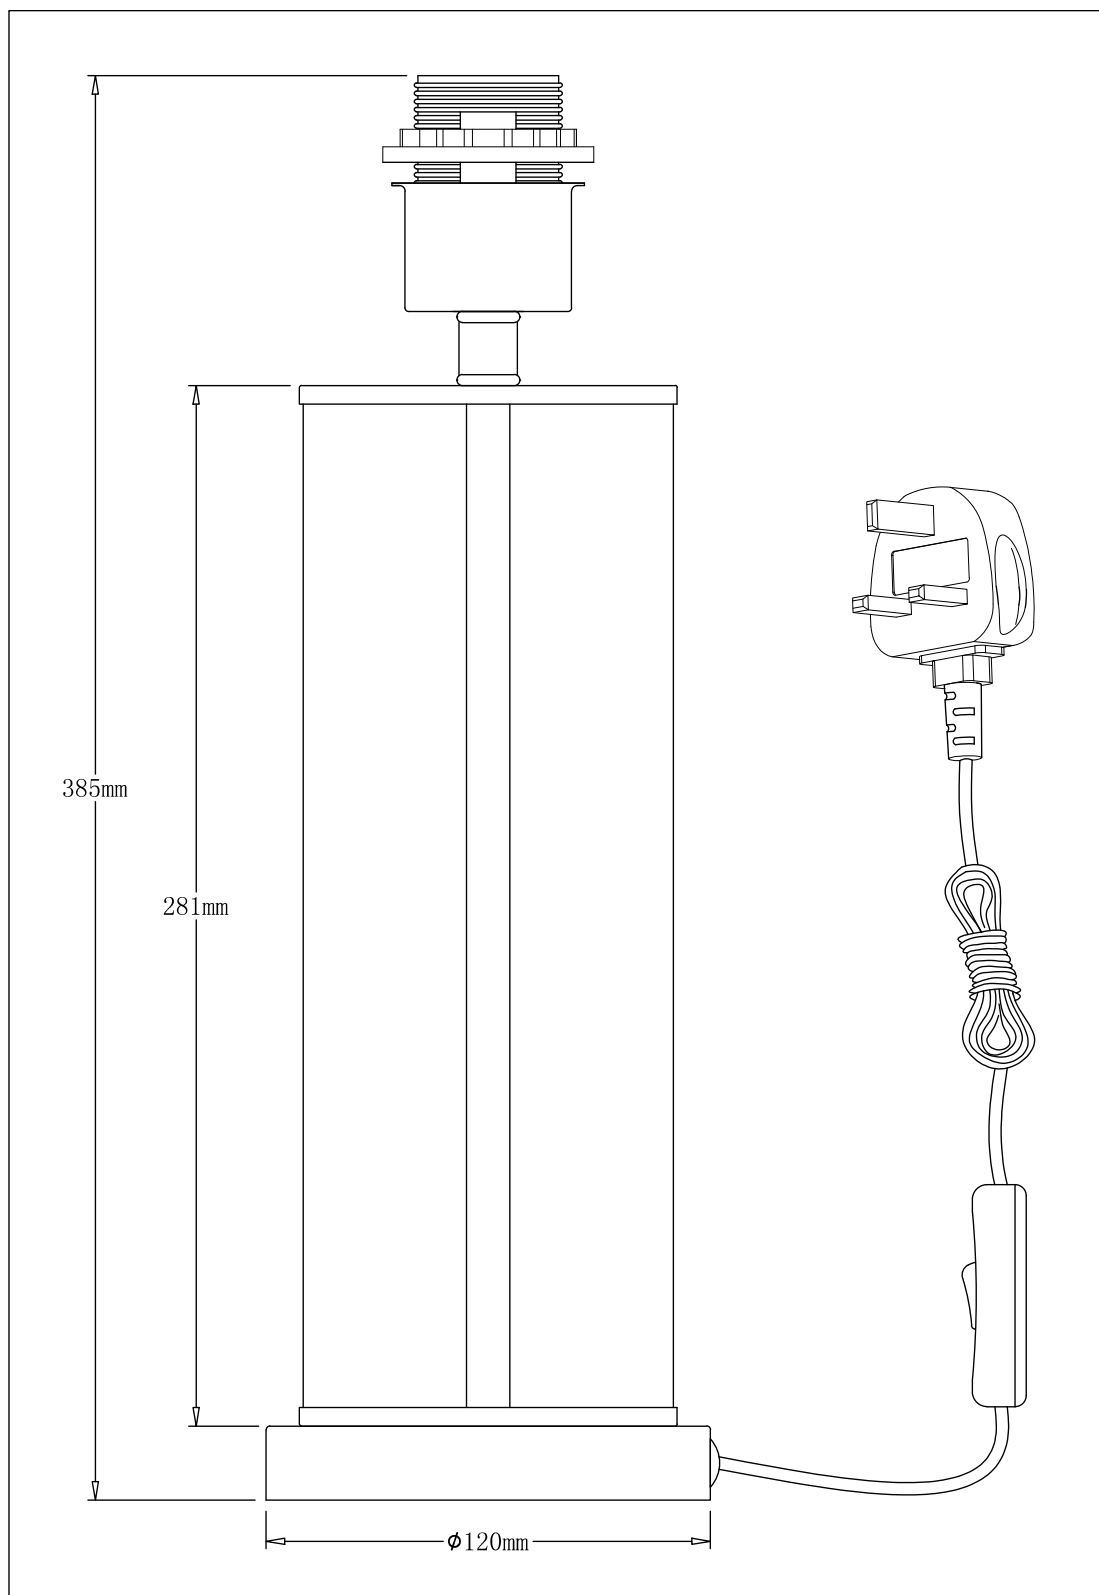

Set of 2 Aura - Chrome Table Lamps with Black Pleated Velvet Shades

CERTIFICATION

CONTACT

www.firstchoicelighting.co.uk

info@firstchoicelighting.co.uk

ISSUE DATE 26/11/2025

PAGE 2