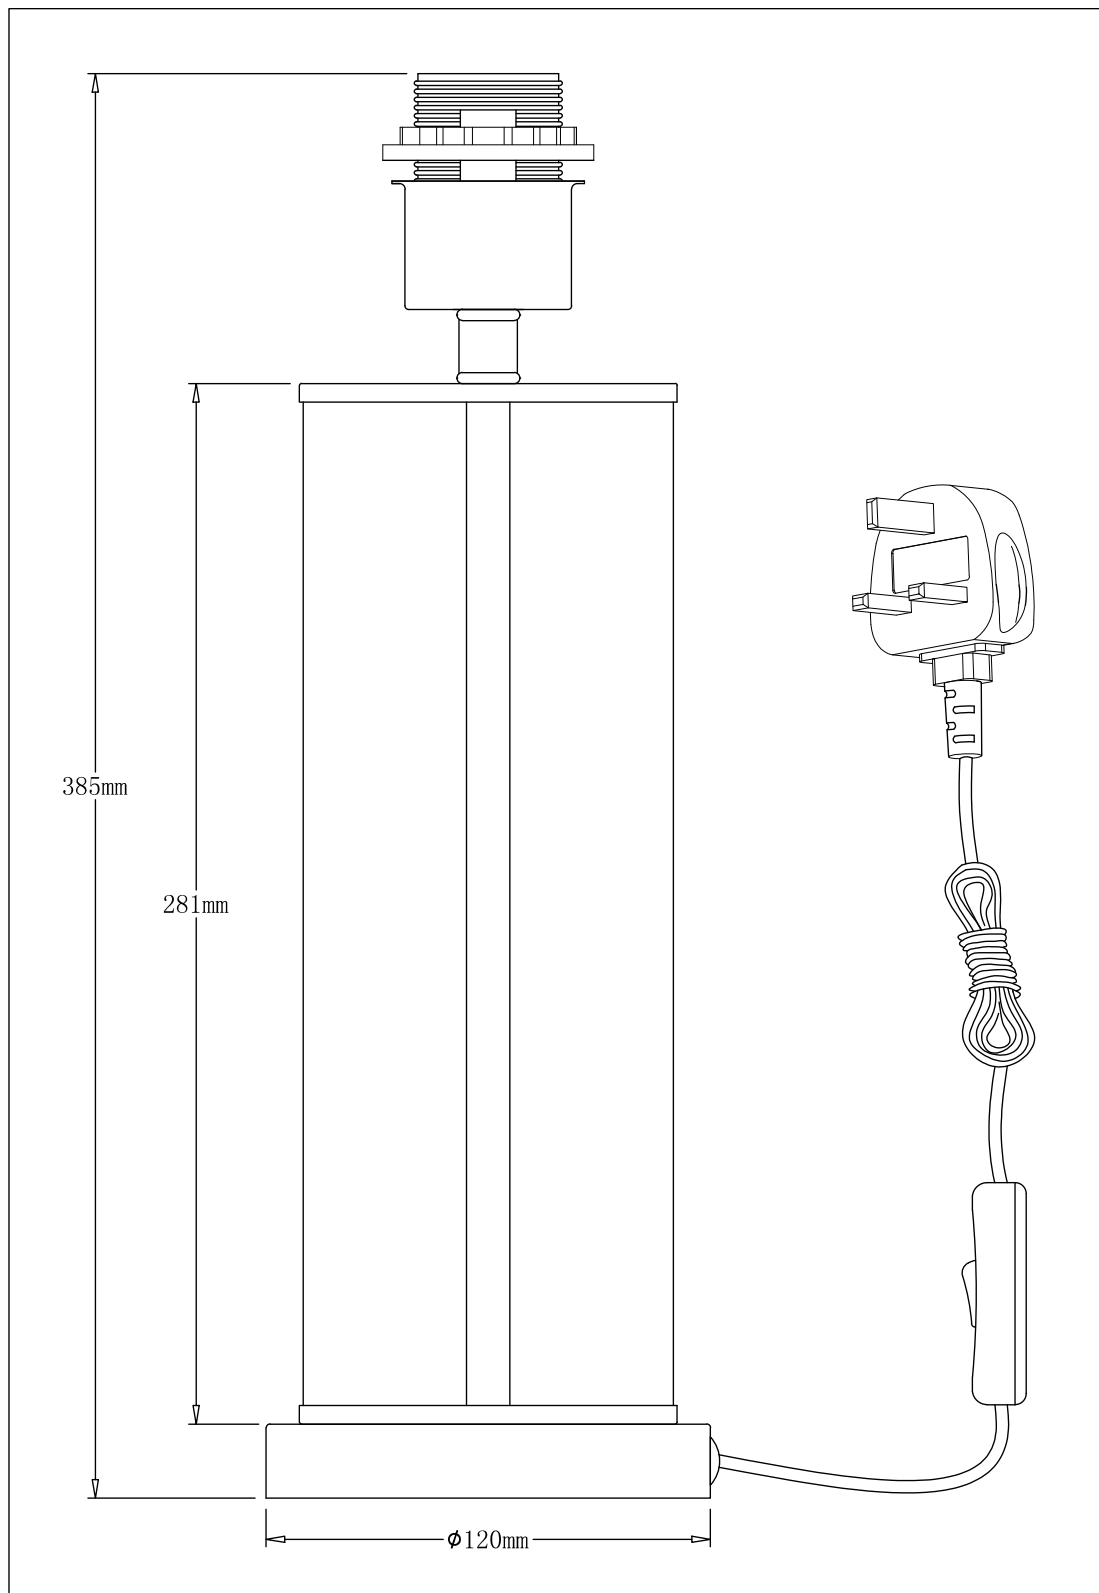

Aura - Chrome Table Lamp with Grey Pleated Velvet Shade

CERTIFICATION

CONTACT

www.firstchoicelighting.co.uk

info@firstchoicelighting.co.uk