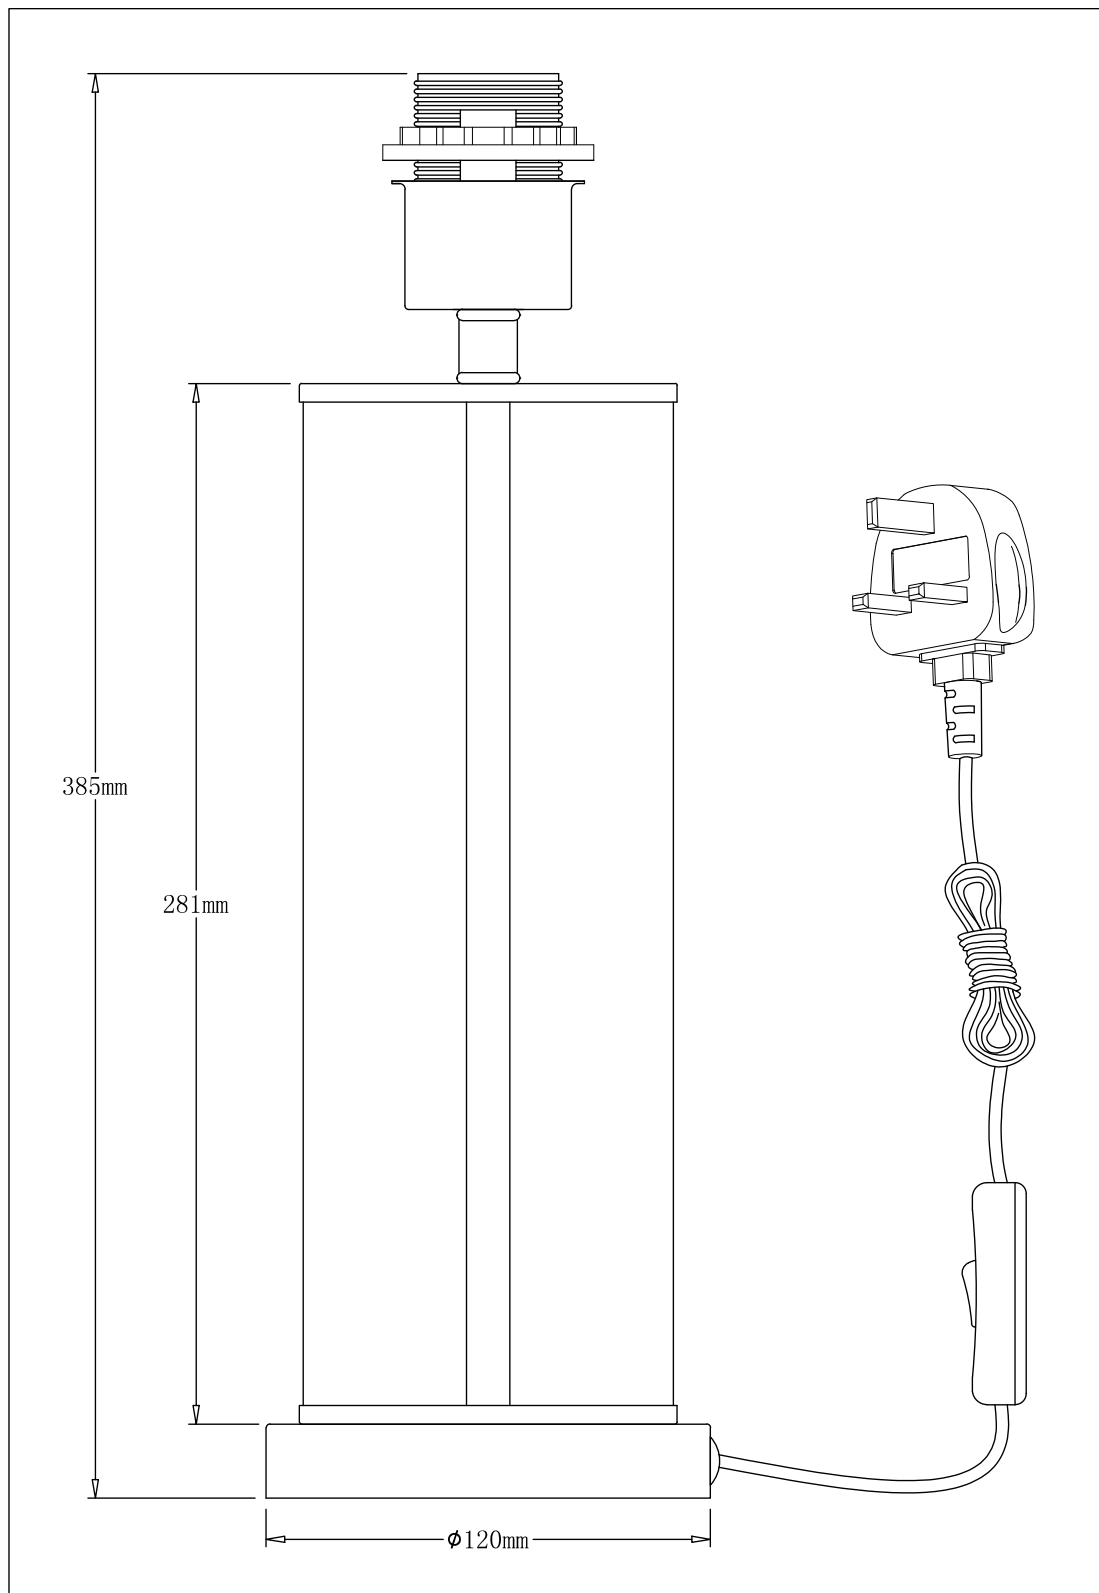

Aura - Chrome Table Lamp with Navy Blue Pleated Velvet Shade

CERTIFICATION

CONTACT

www.firstchoicelighting.co.uk

info@firstchoicelighting.co.uk

ISSUE DATE 14/04/2026

PAGE 2