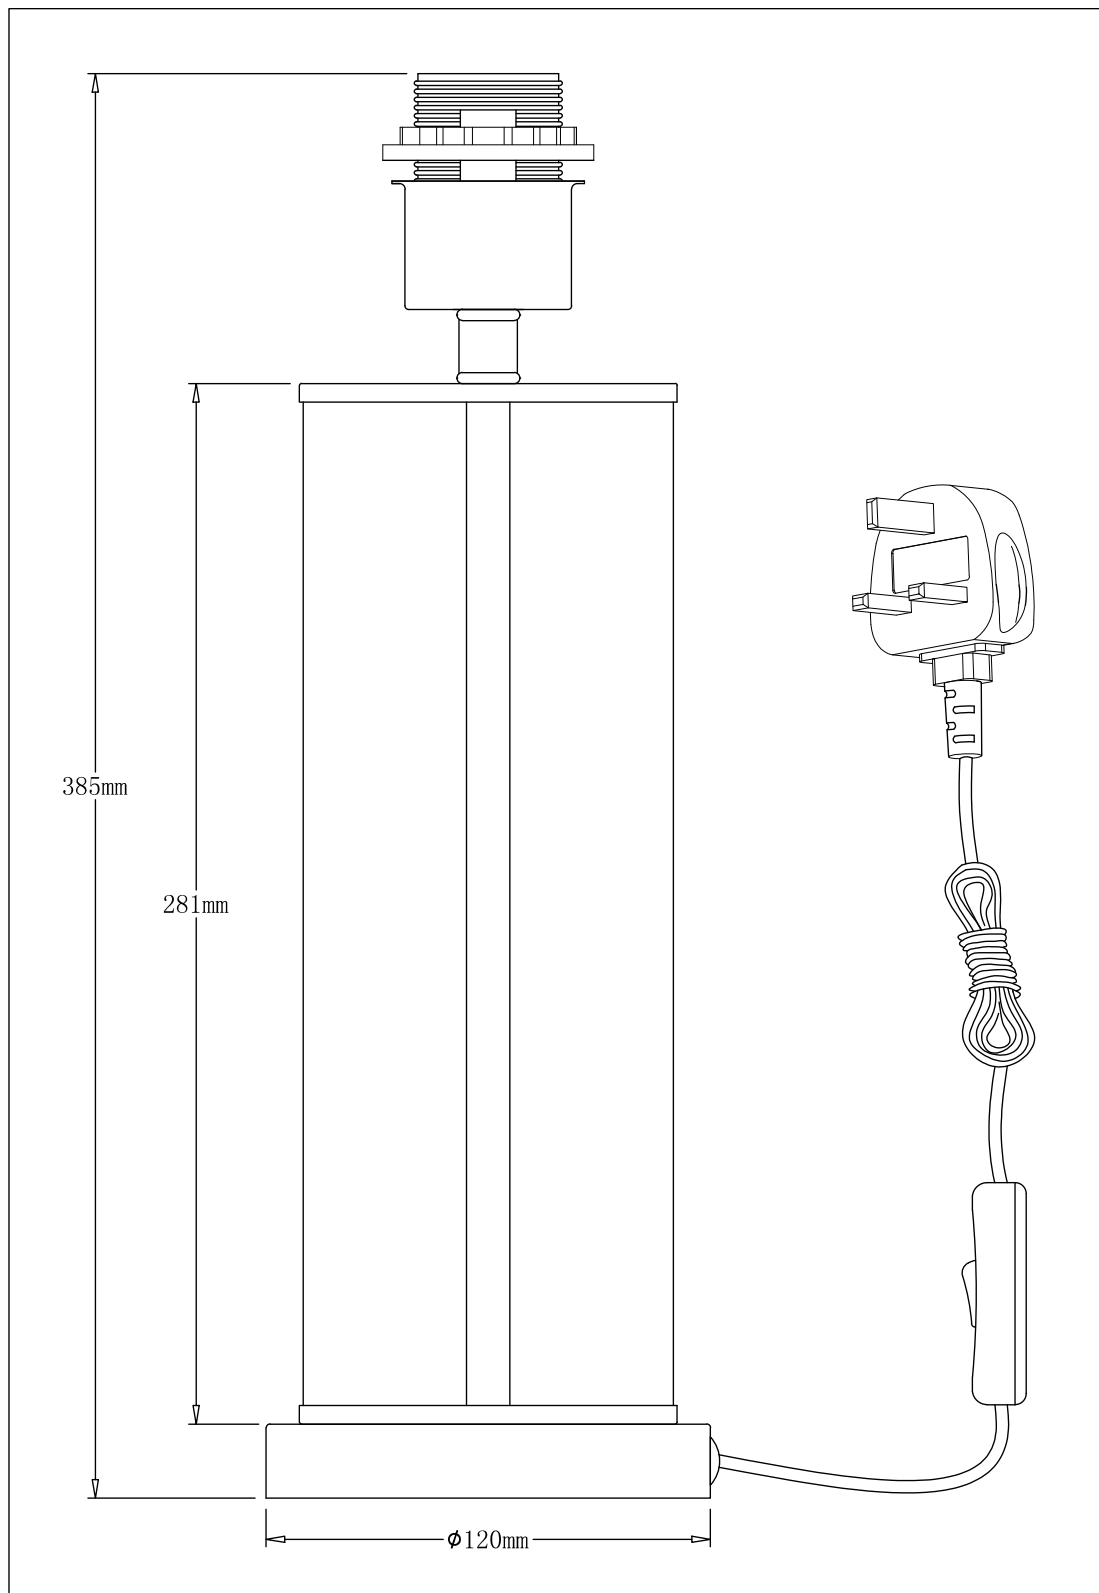

Aura - Chrome Table Lamp with Green Pleated Velvet Shade

CERTIFICATION

CONTACT

www.firstchoicelighting.co.uk

info@firstchoicelighting.co.uk