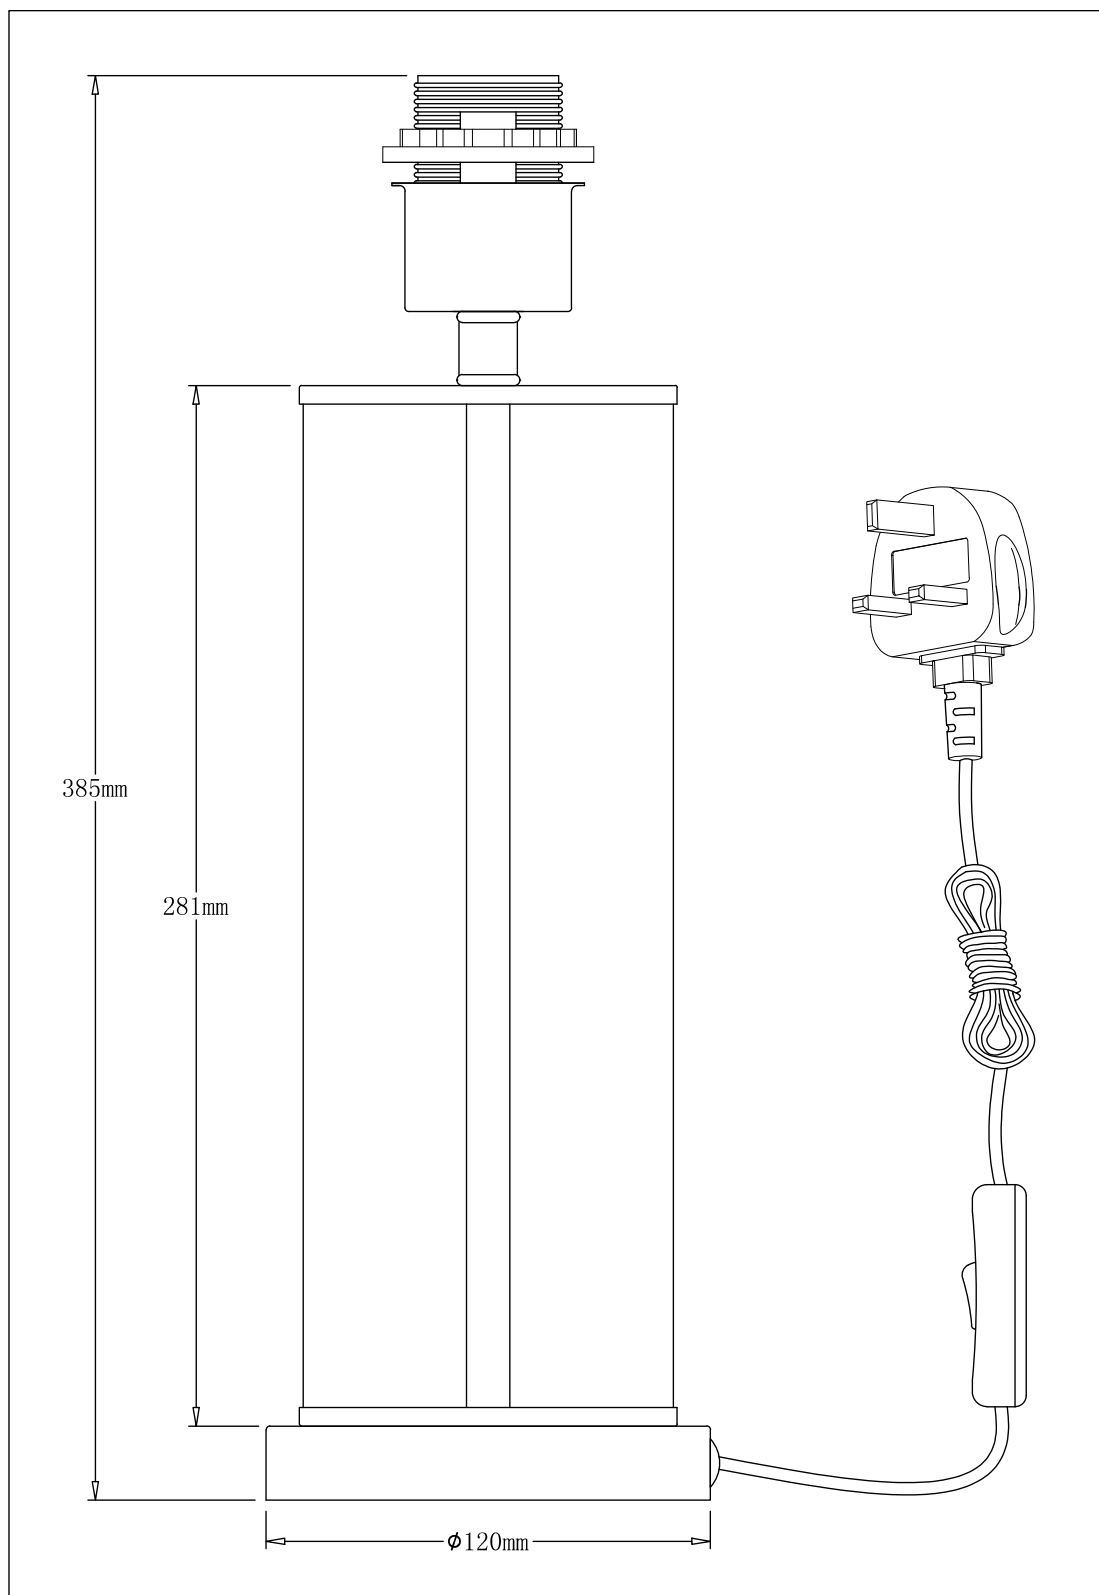

Aura - Chrome Table Lamp with Navy Blue Crushed Velvet Shade

CERTIFICATION

CONTACT

www.firstchoicelighting.co.uk

info@firstchoicelighting.co.uk