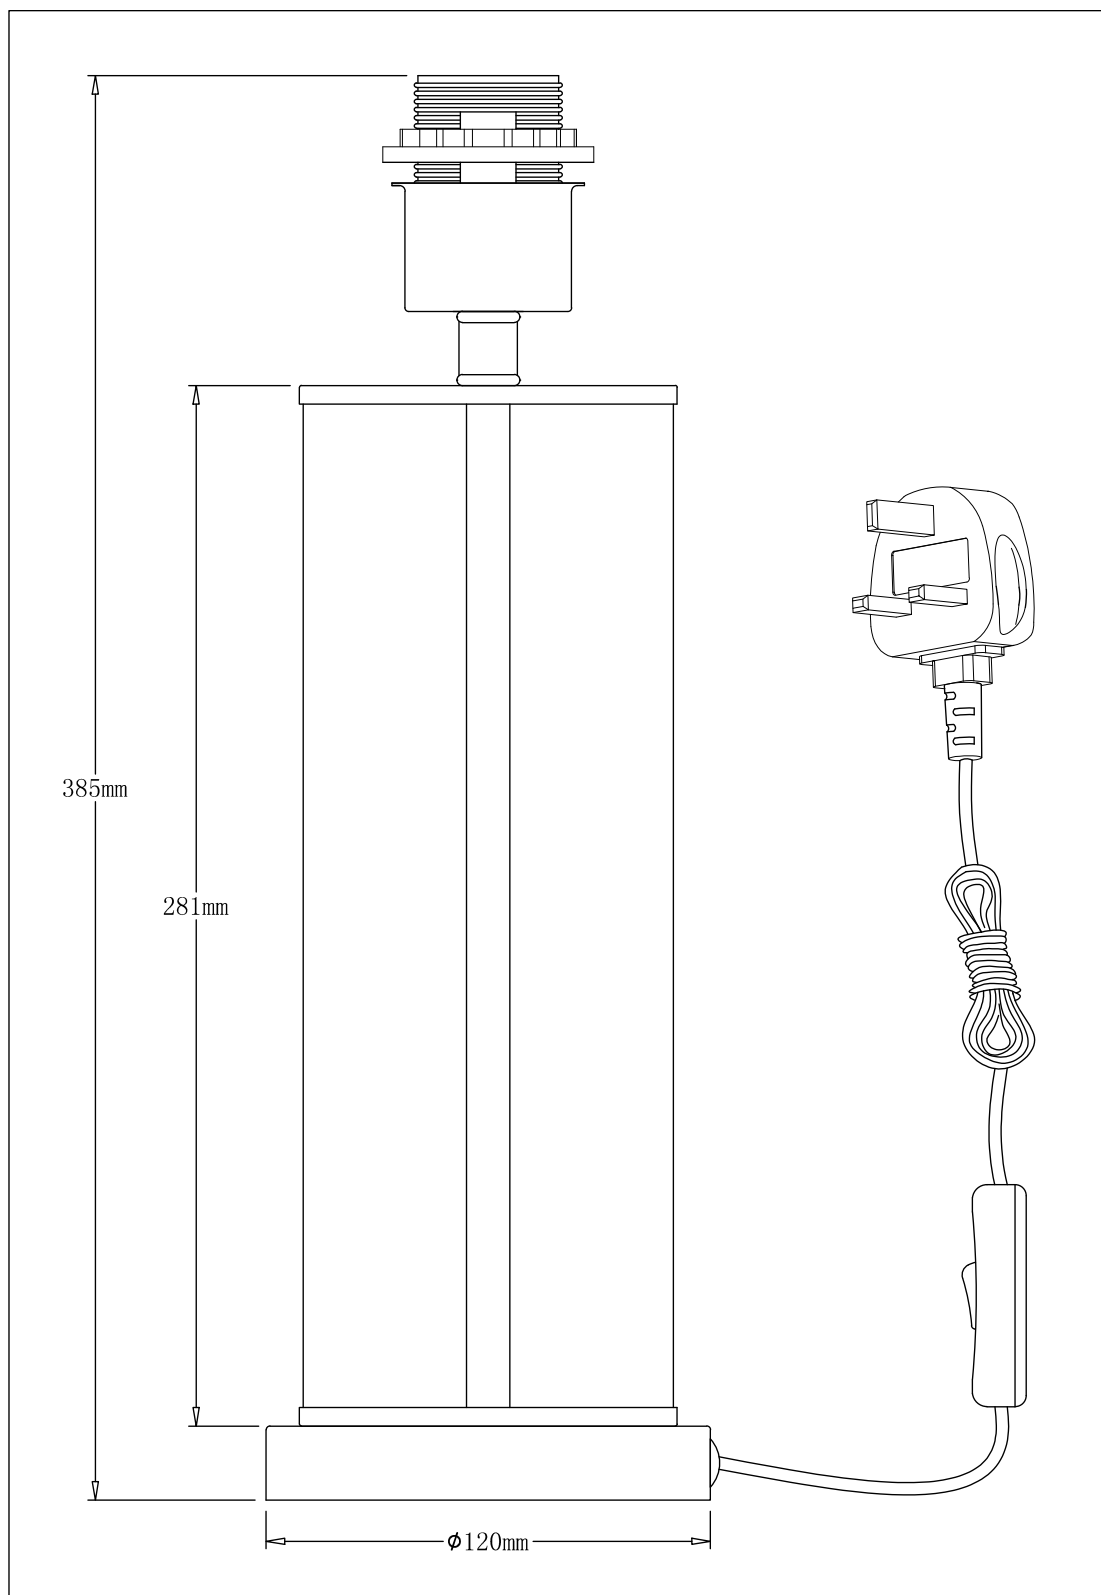

CERTIFICATION

CONTACT

www.firstchoicelighting.co.uk

info@firstchoicelighting.co.uk