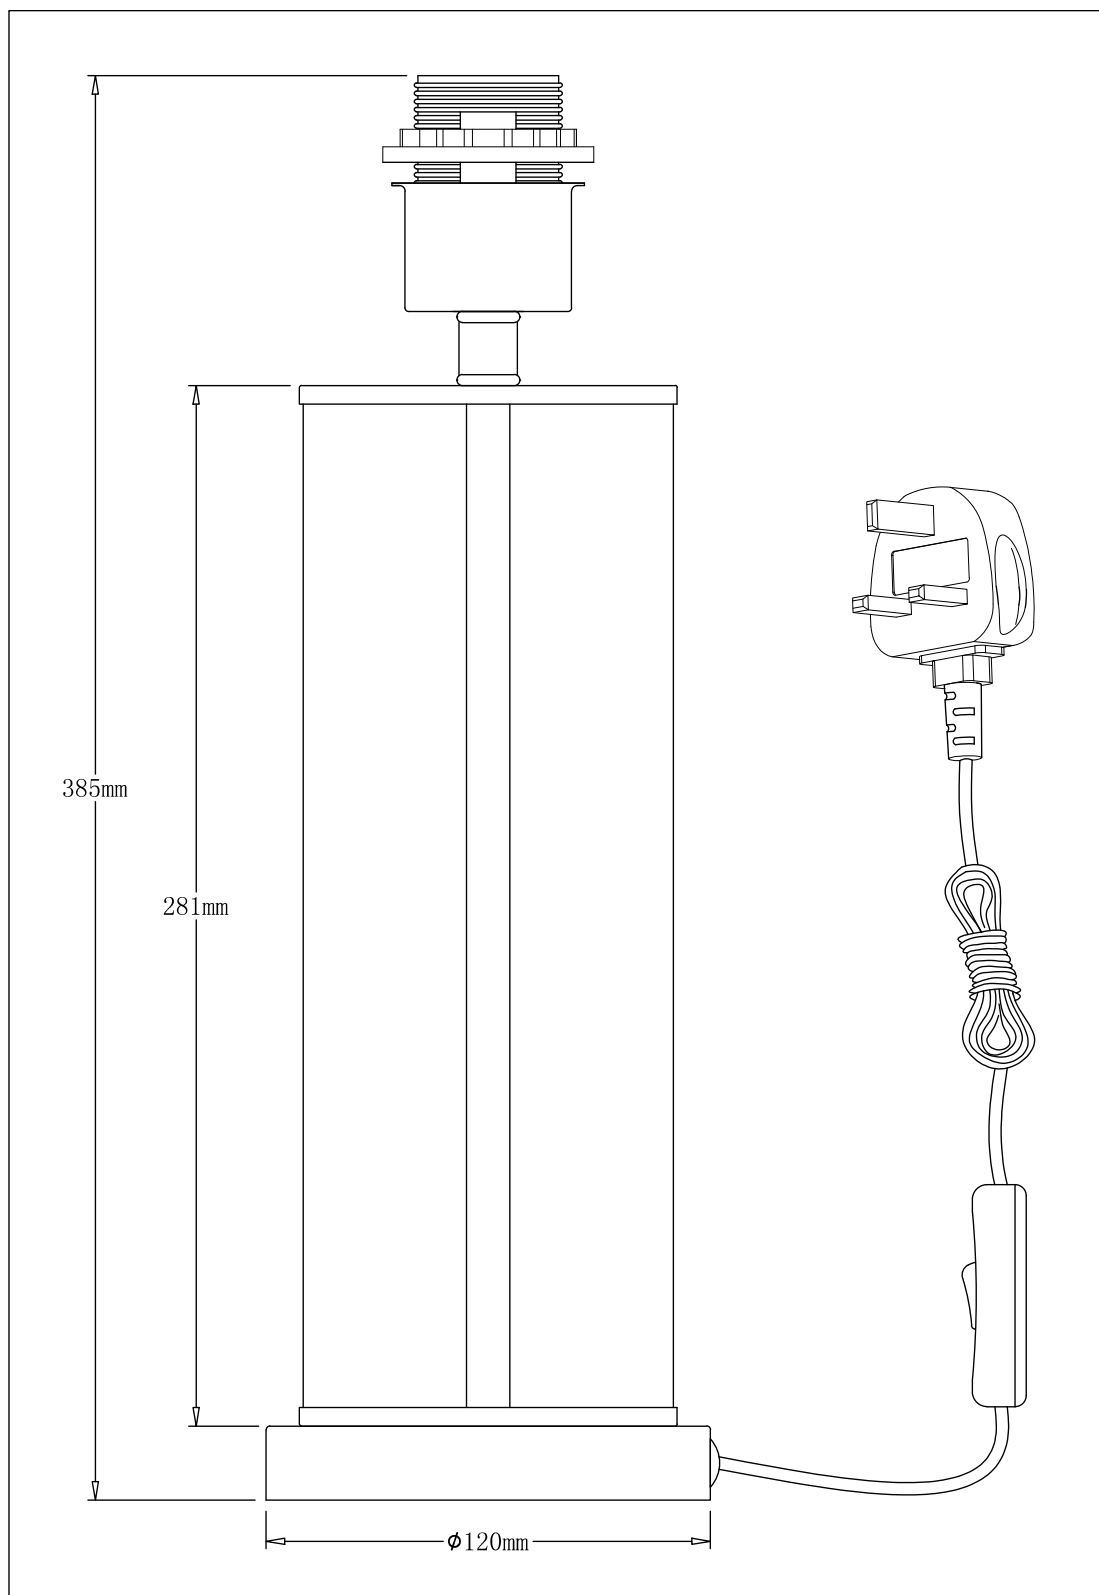

Set of 2 Aura - Chrome Table Lamps with White Cut Out Shades

CERTIFICATION

CONTACT

www.firstchoicelighting.co.uk

info@firstchoicelighting.co.uk

ISSUE DATE 26/11/2025

PAGE 2