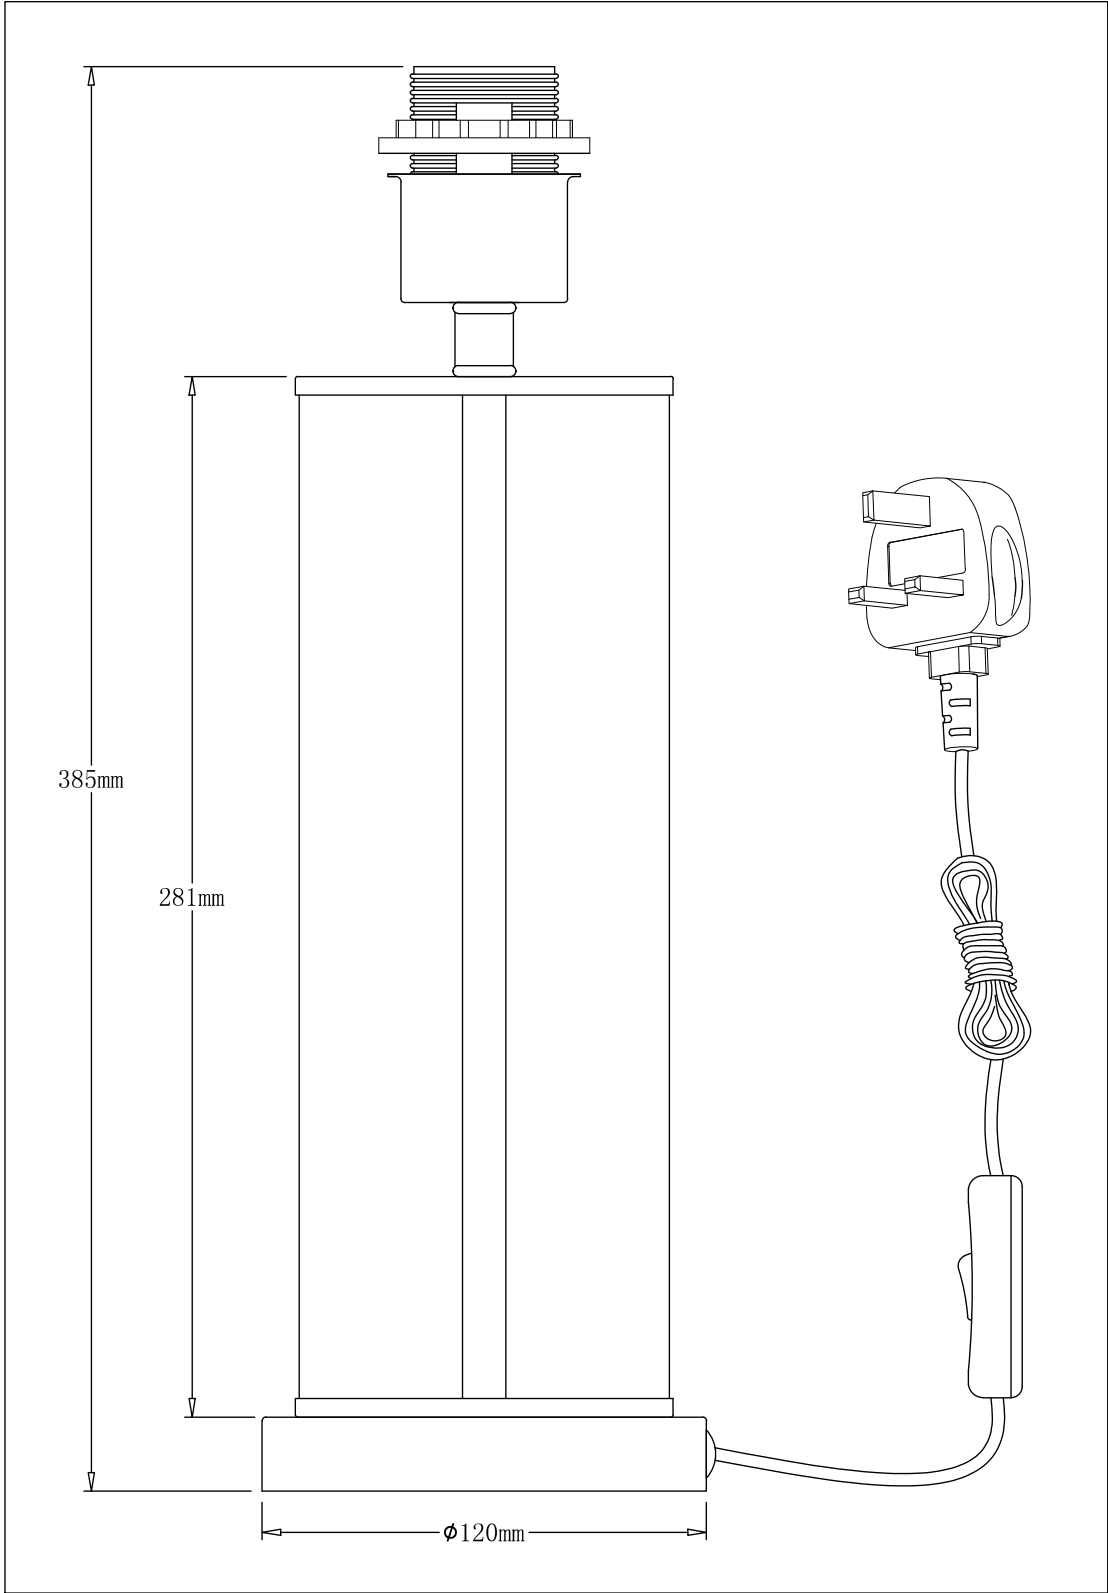

CERTIFICATION

CONTACT

www.firstchoicelighting.co.uk

info@firstchoicelighting.co.uk