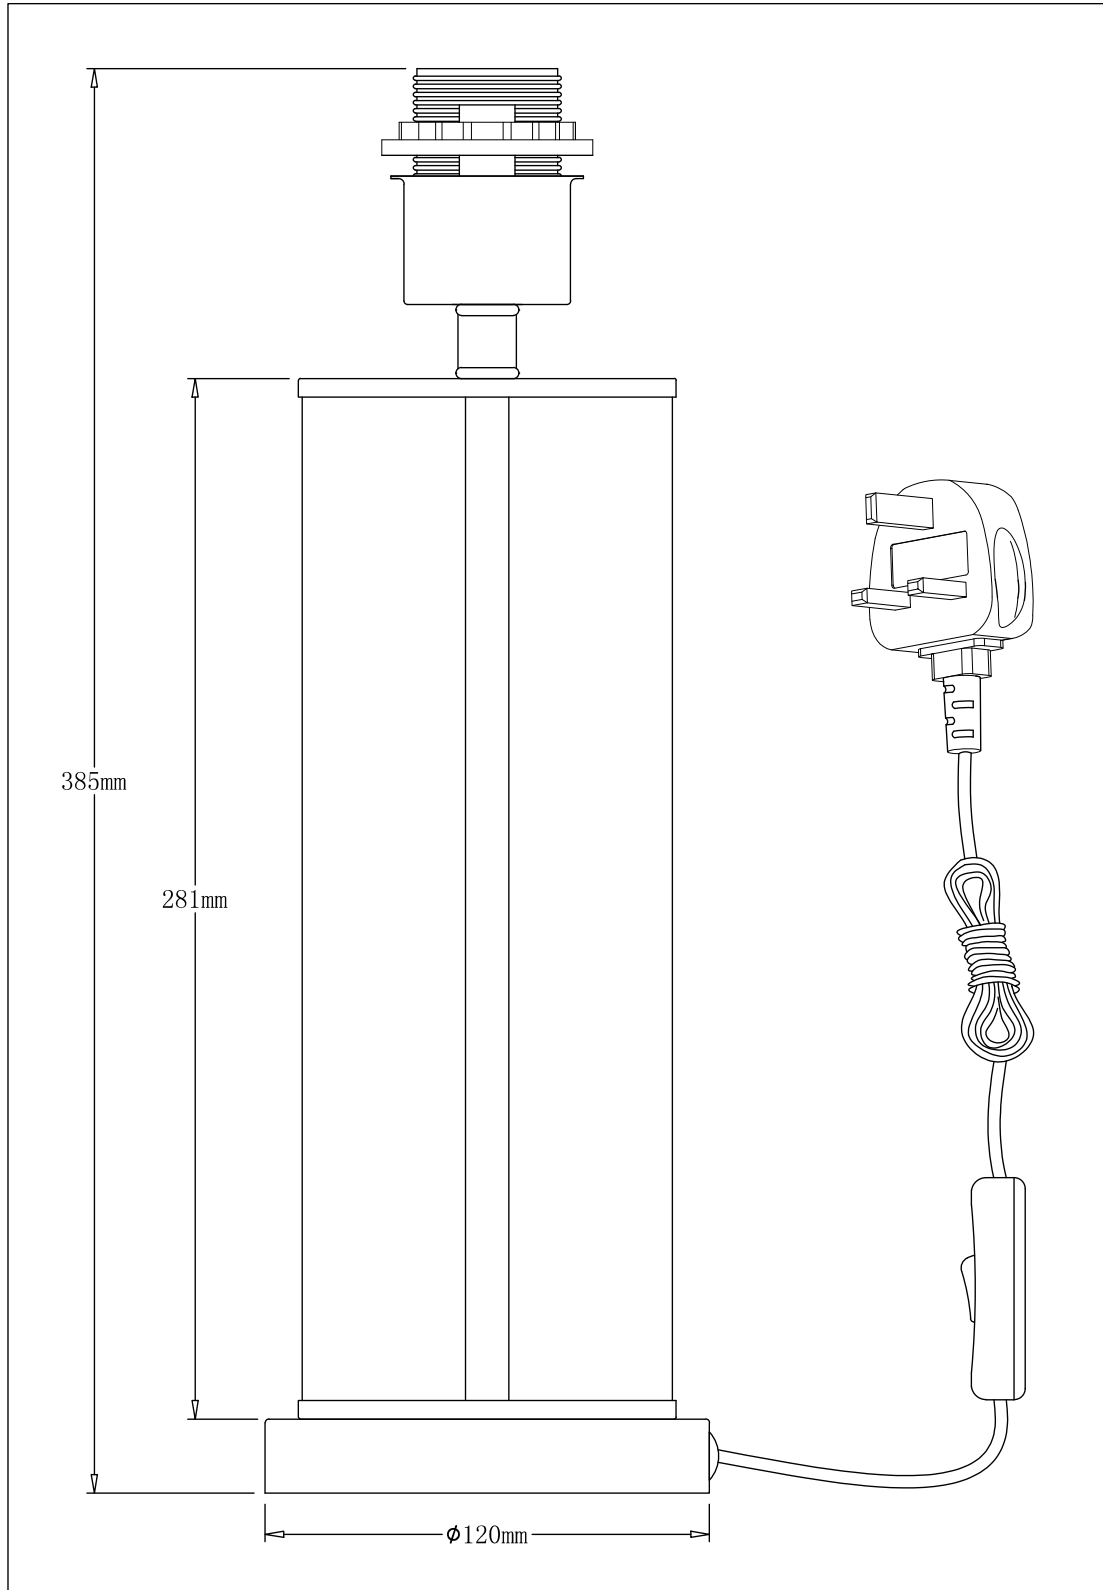

FCL-26128_27170X2

Set of 2 Aura - Chrome Table Lamps with Green & Gold Leaf Shades

CERTIFICATION

CONTACT

www.firstchoicelighting.co.uk

info@firstchoicelighting.co.uk

ISSUE DATE 26/11/2025

PAGE 2