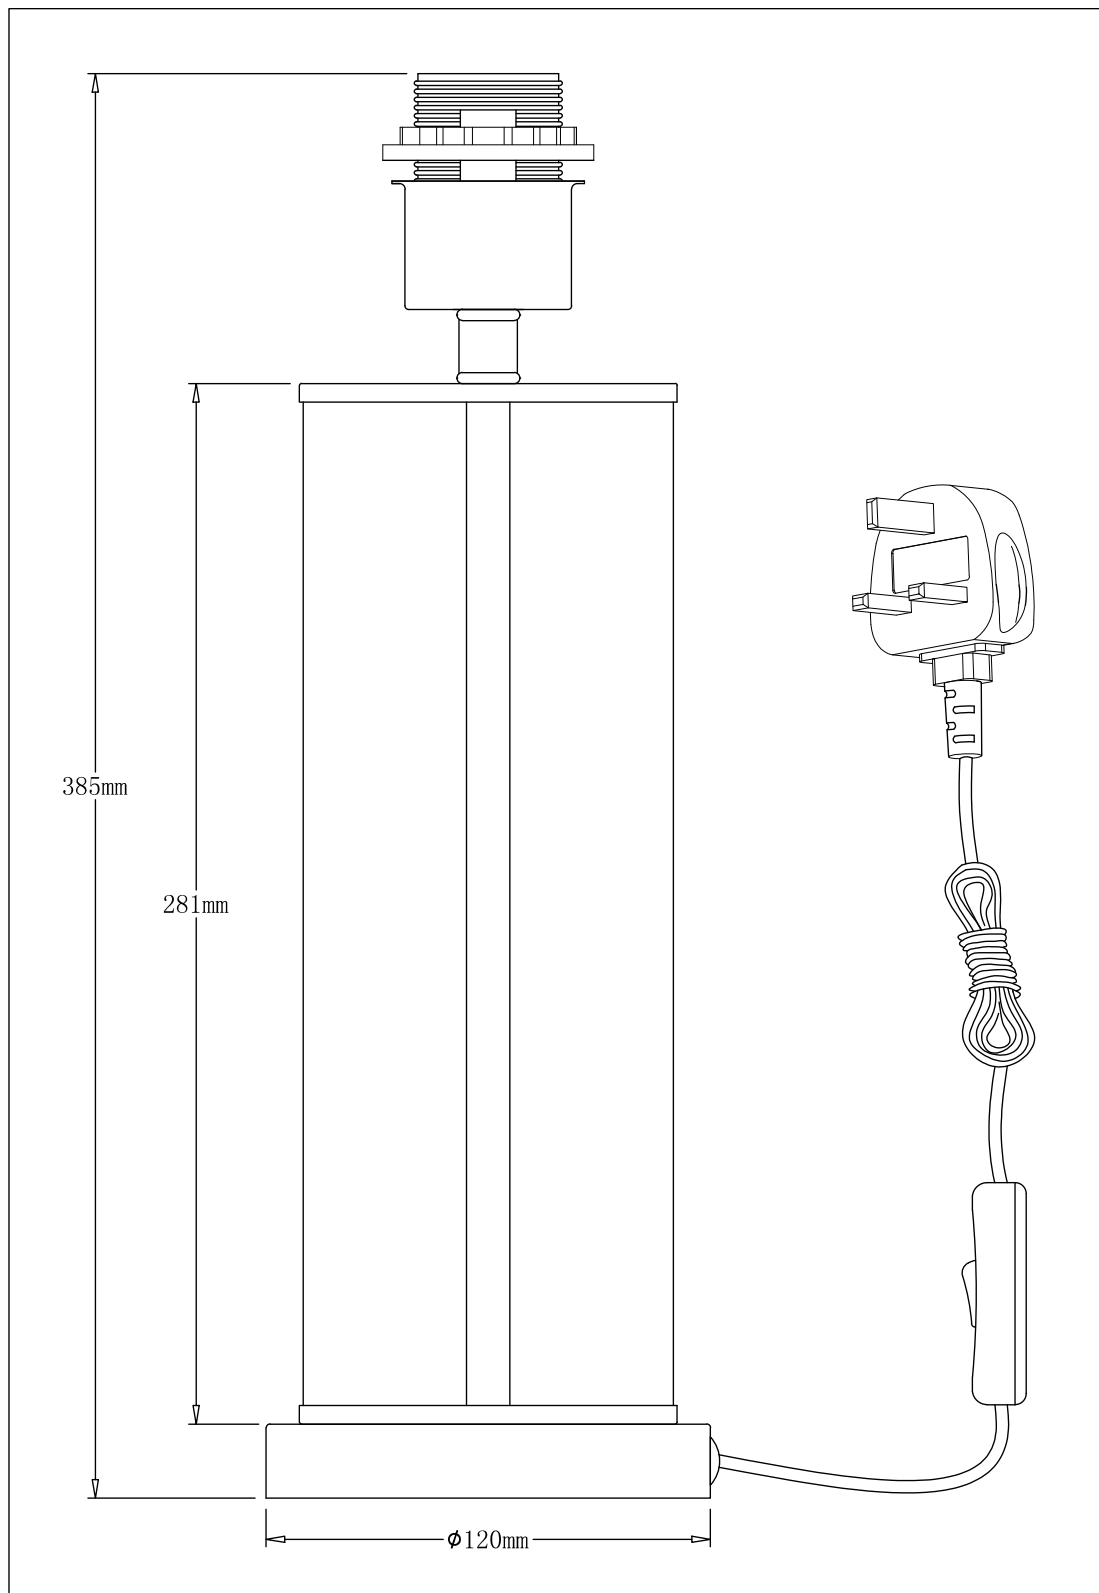

CERTIFICATION

CONTACT

www.firstchoicelighting.co.uk

info@firstchoicelighting.co.uk