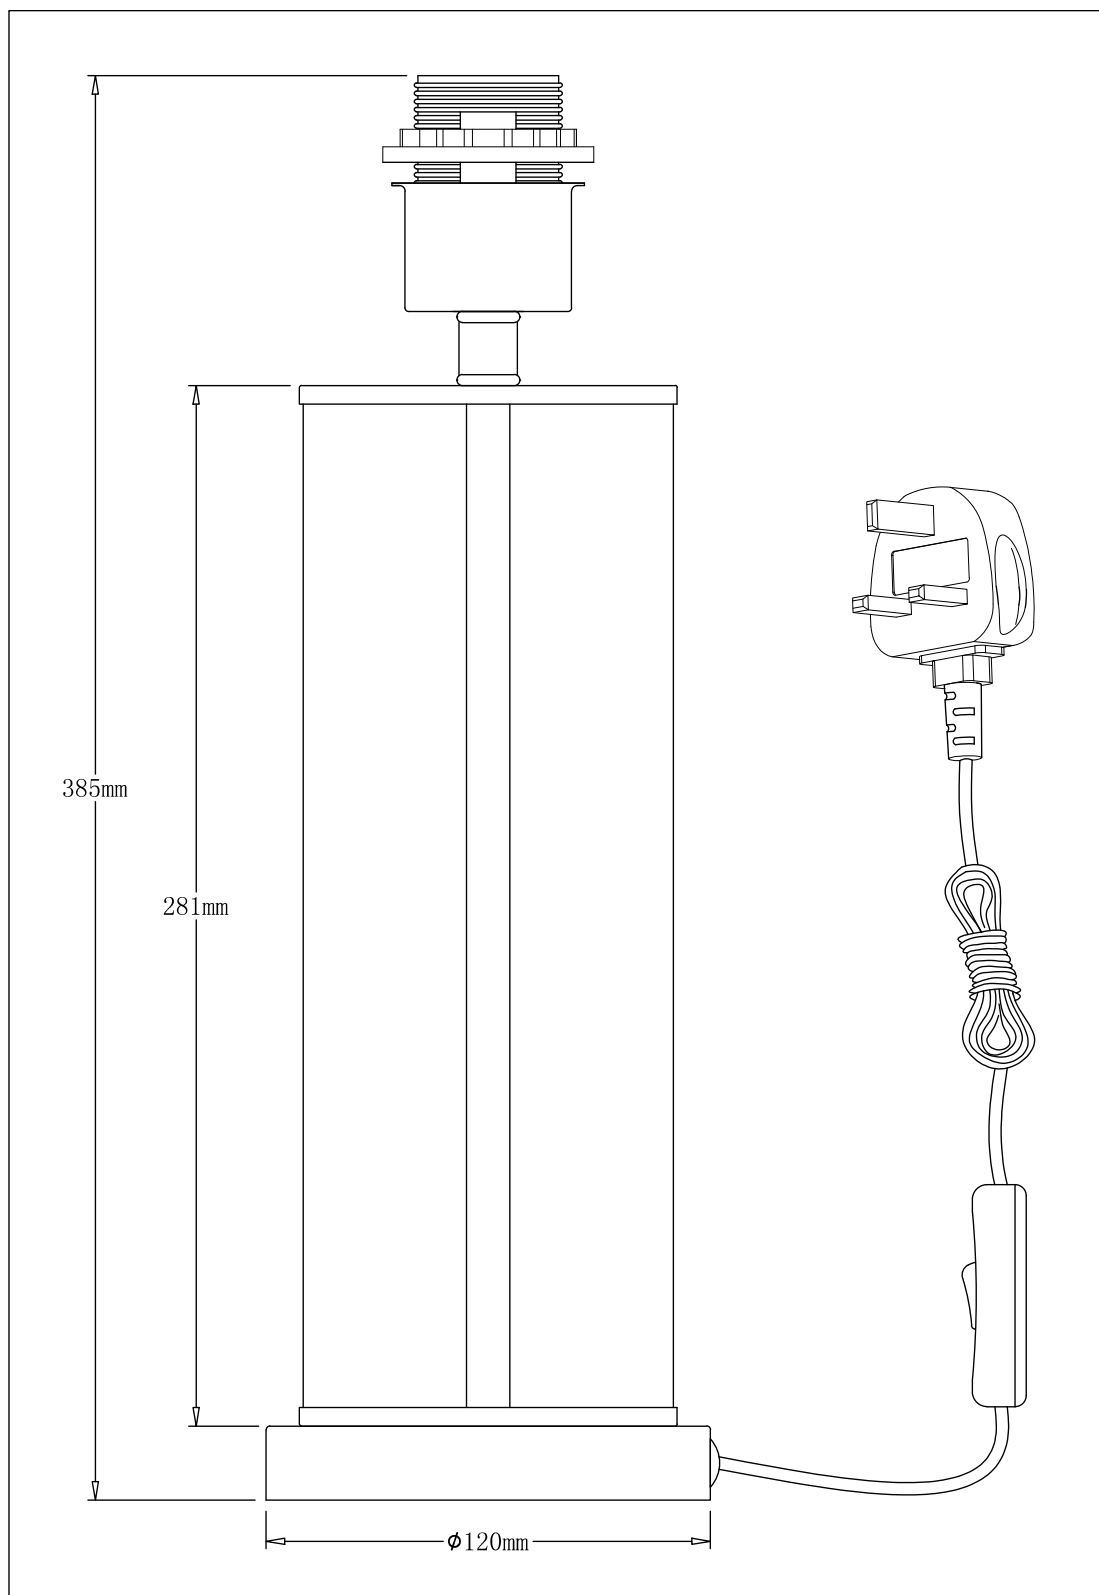

Set of 2 Aura - Chrome Table Lamps with Bird Print Linen Shades

CERTIFICATION

CONTACT

www.firstchoicelighting.co.uk

info@firstchoicelighting.co.uk