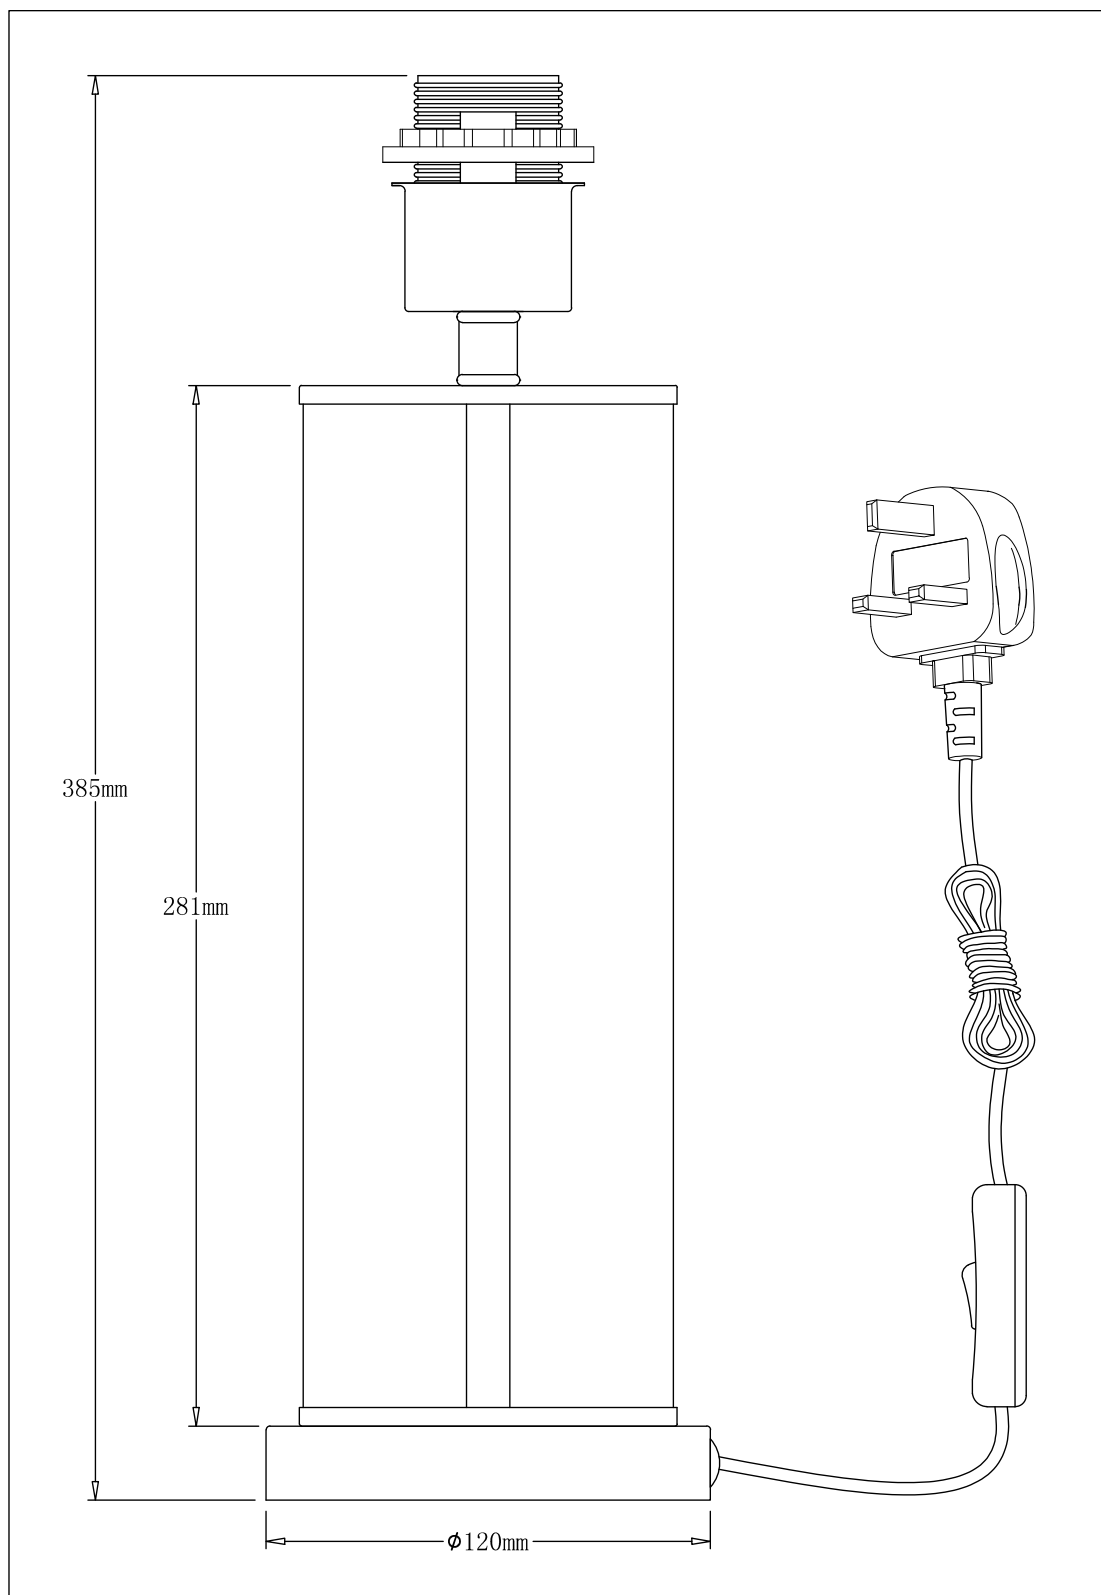

Aura - Chrome Table Lamp with Sage Green Fern with Silver Inner Shade

CERTIFICATION

CONTACT

www.firstchoicelighting.co.uk

info@firstchoicelighting.co.uk