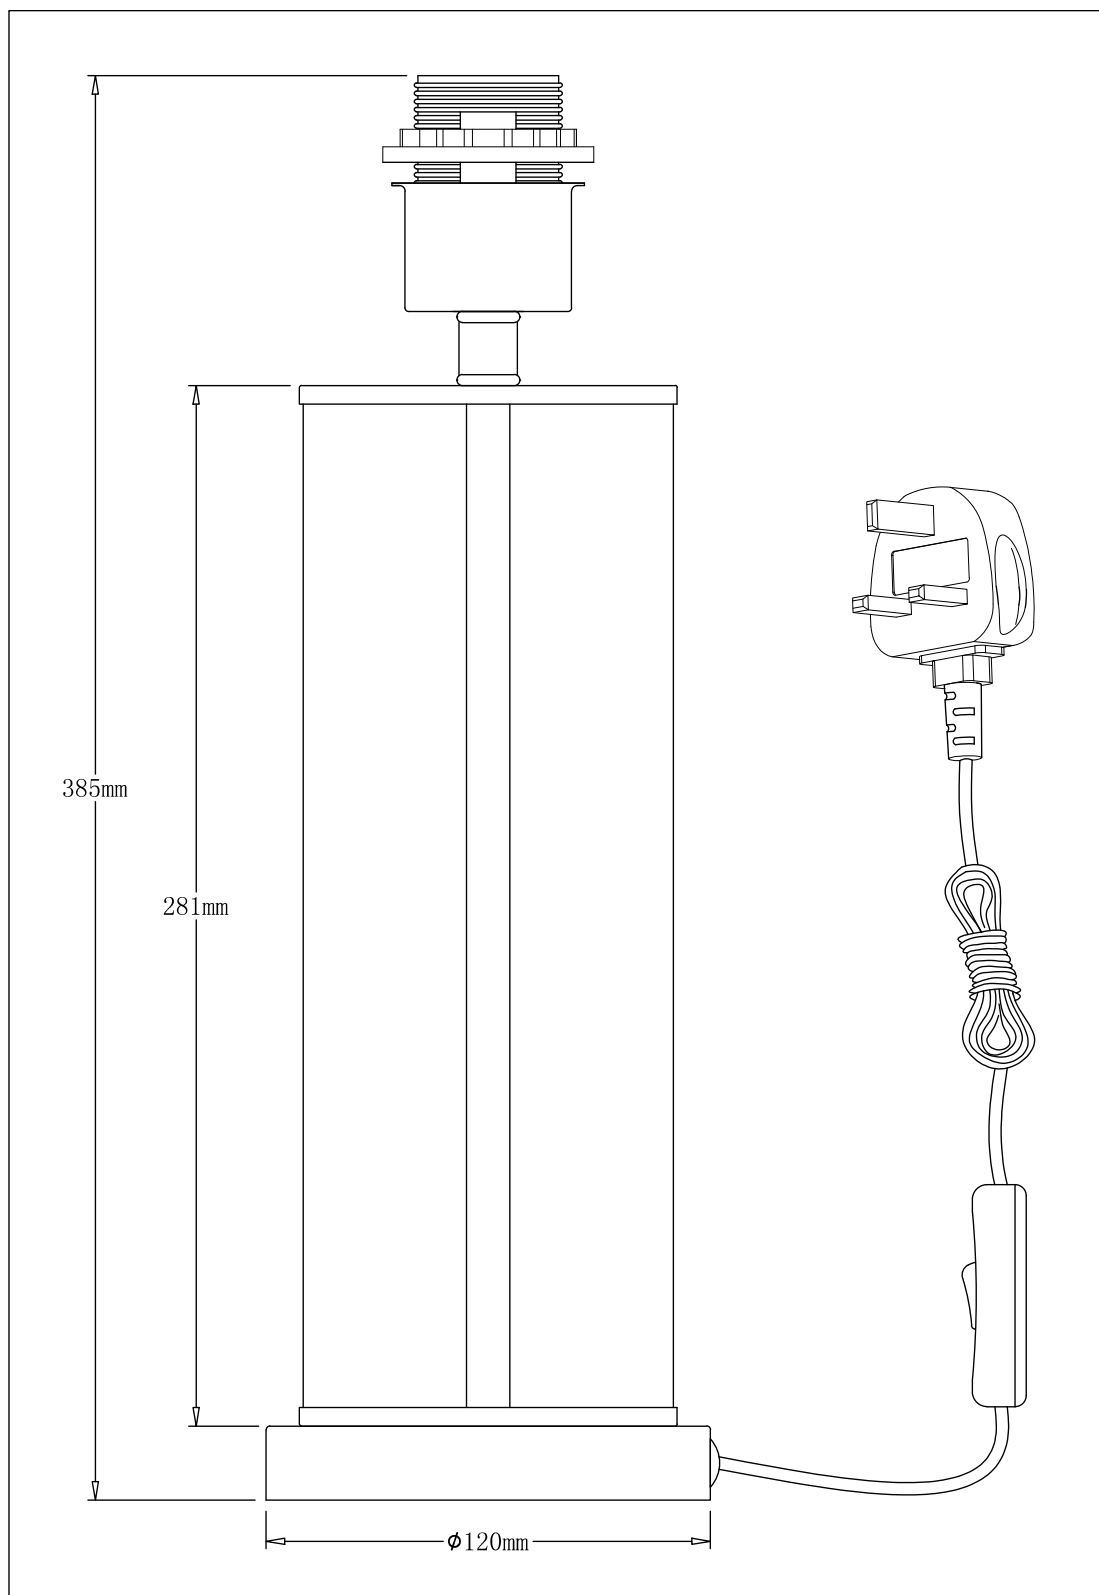

Aura - Satin Brass Table Lamp with Green Fern Cut Out Silver Shade

CERTIFICATION

CONTACT

www.firstchoicelighting.co.uk

info@firstchoicelighting.co.uk