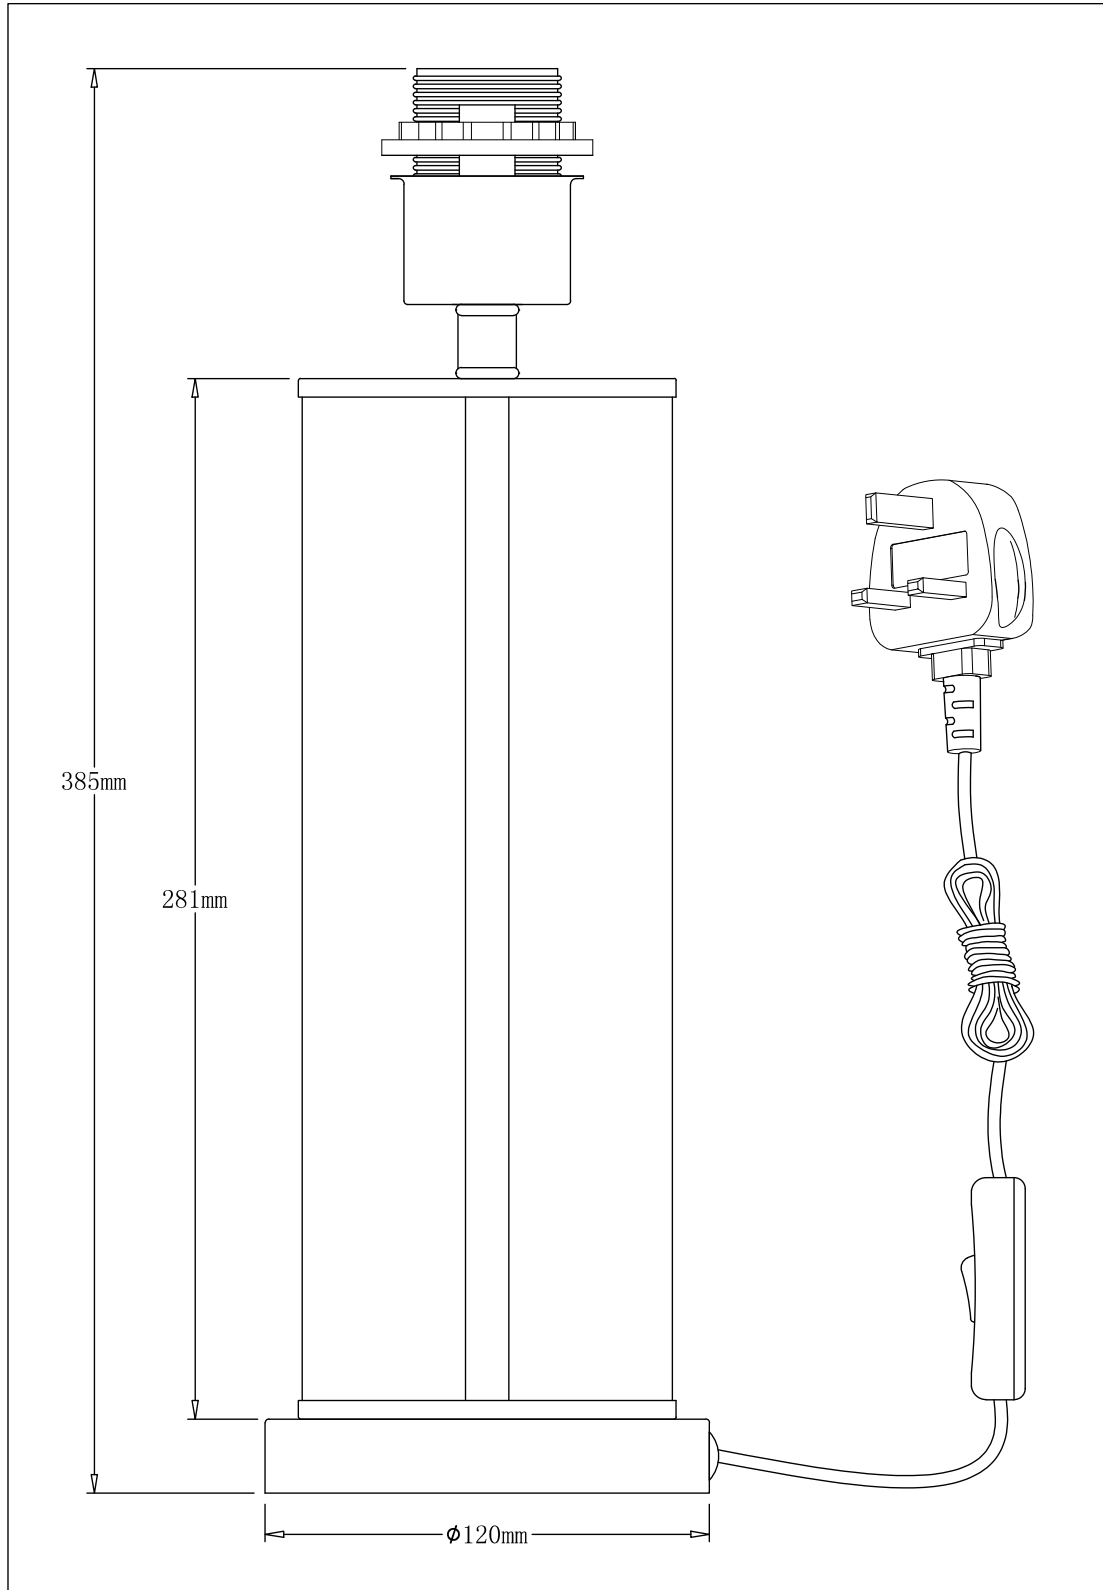

Aura - Satin Brass Table Lamp with Teal Fern Cut Out Silver Shade

CERTIFICATION

CONTACT

www.firstchoicelighting.co.uk

info@firstchoicelighting.co.uk