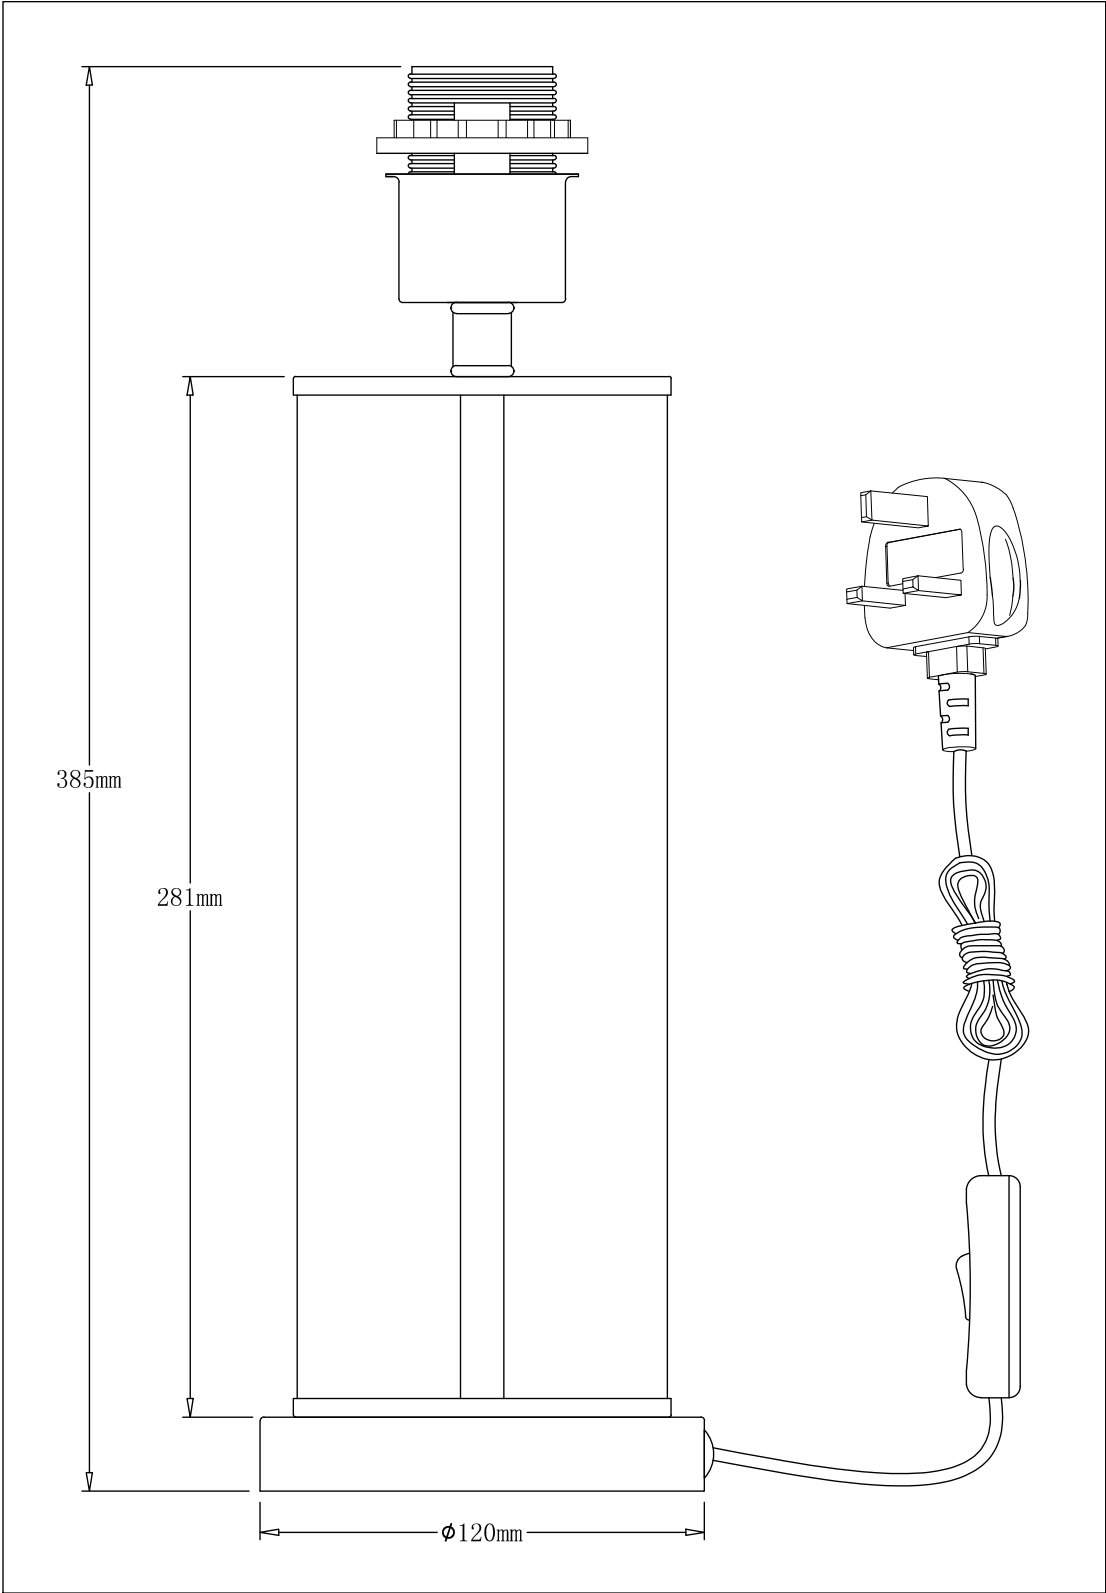

Aura - Satin Brass Table Lamp with Ochre Fern Cut Out Silver Shade

CERTIFICATION

CONTACT

www.firstchoicelighting.co.uk

info@firstchoicelighting.co.uk