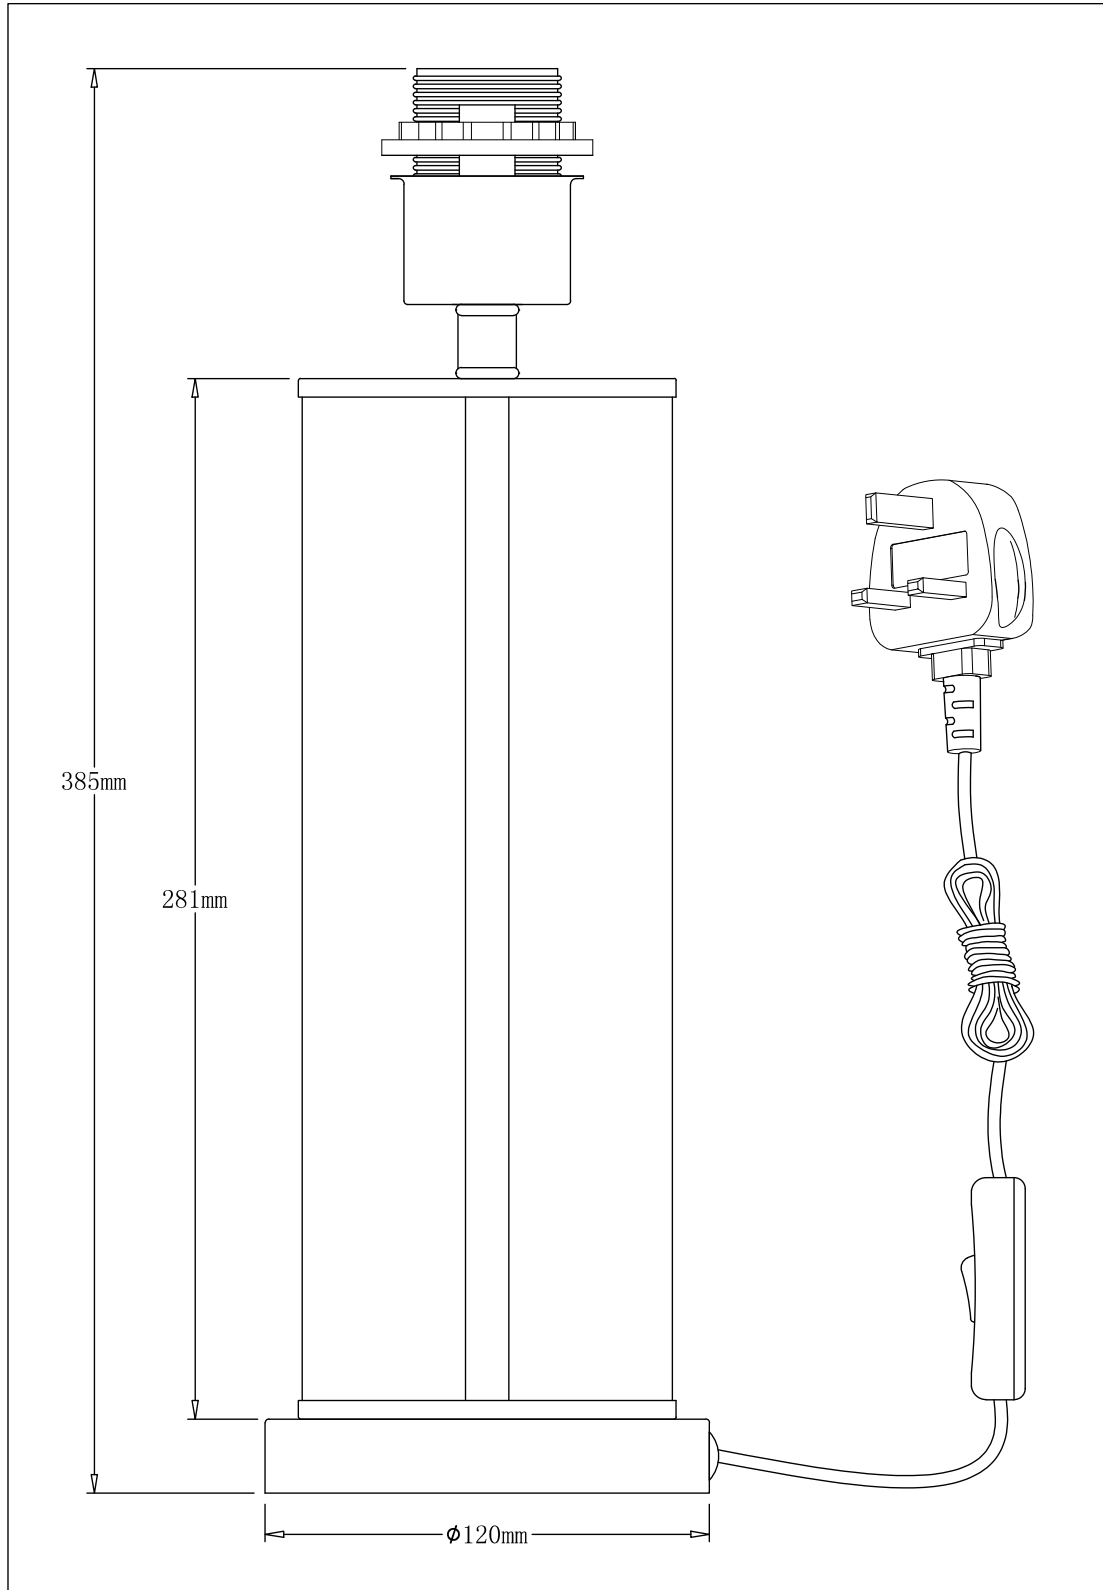

Set of 2 Aura - Satin Brass Lamps with Ochre Fern Cut Out Shades

CERTIFICATION

CONTACT

www.firstchoicelighting.co.uk

info@firstchoicelighting.co.uk