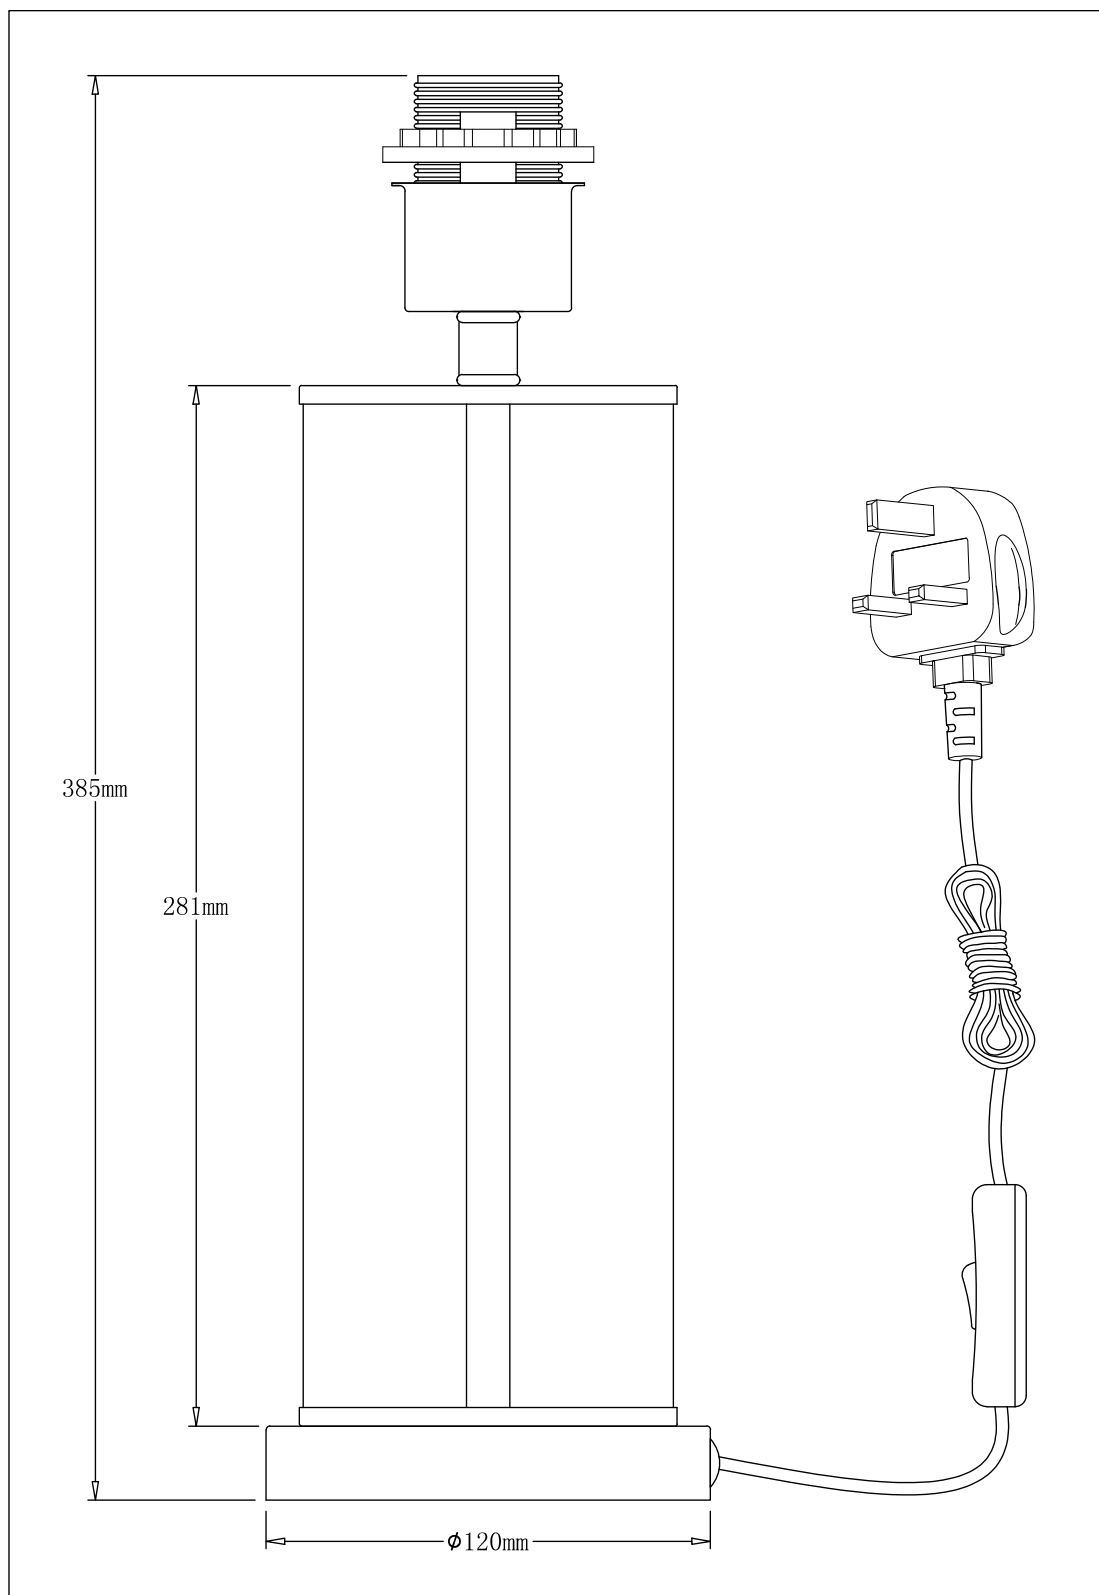

Aura - Satin Brass Table Lamp with Navy Velvet Parrot Shade

CERTIFICATION

CONTACT

www.firstchoicelighting.co.uk

info@firstchoicelighting.co.uk