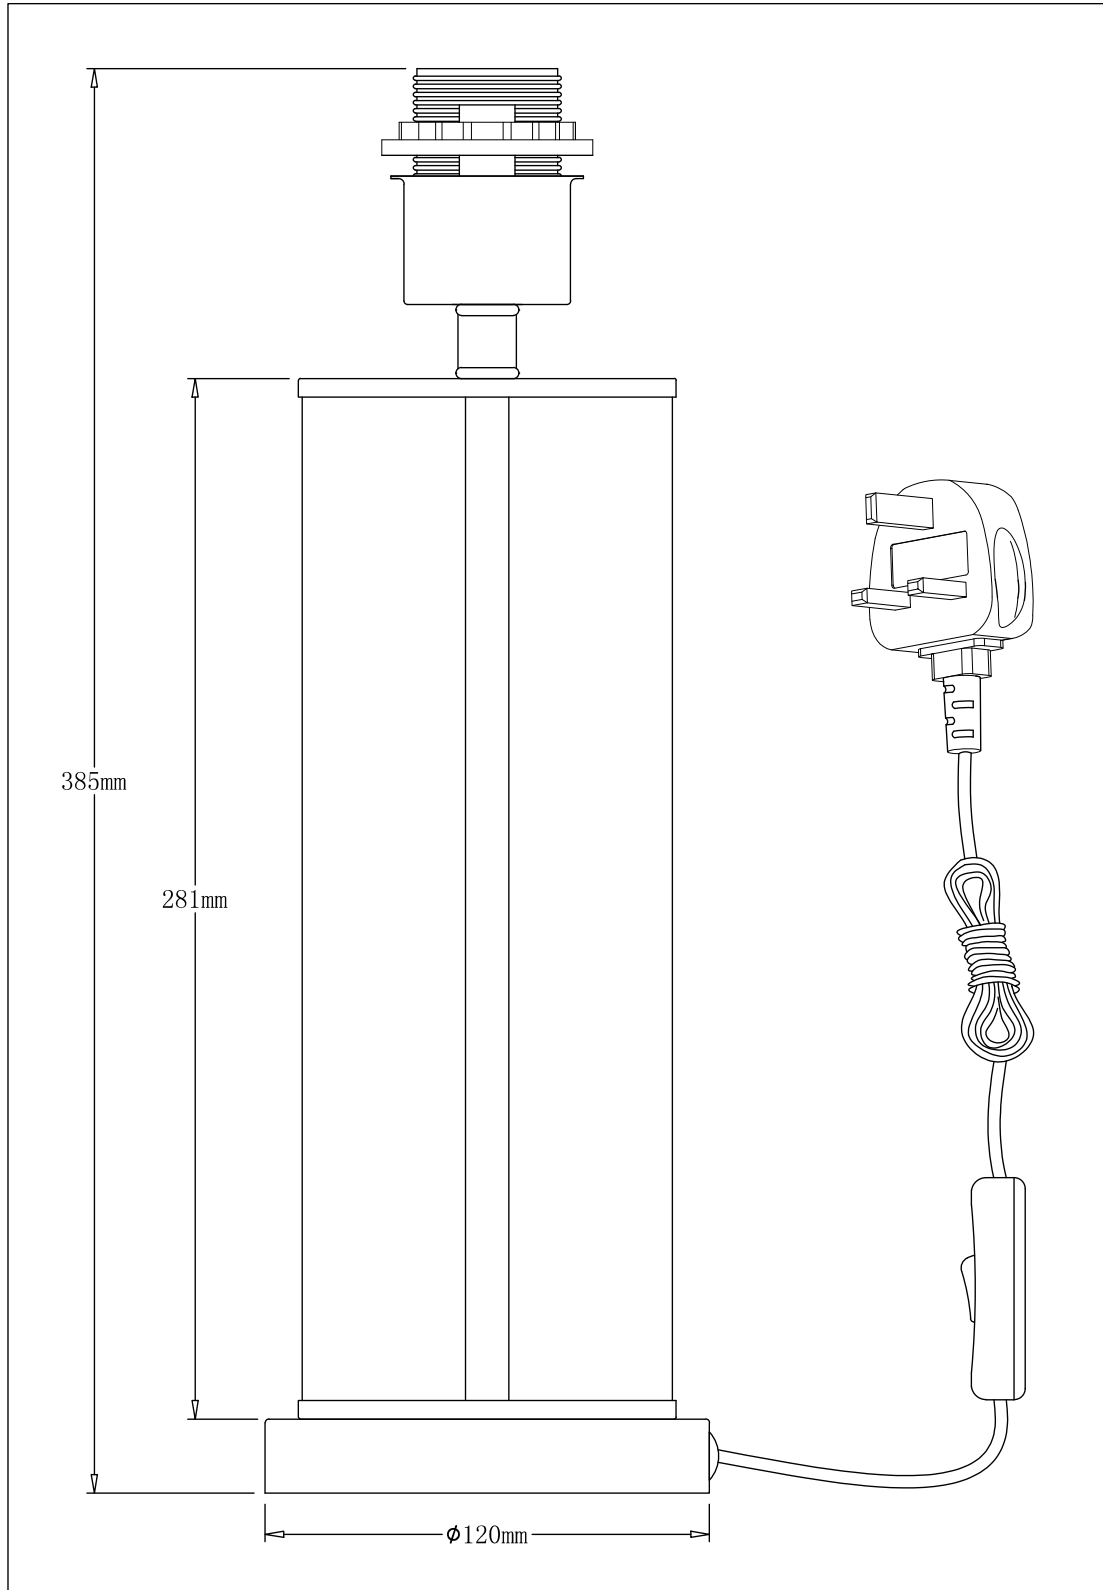

Set of 2 Aura - Satin Brass Lamps with Navy Velvet Parrot Shades

CERTIFICATION

CONTACT

www.firstchoicelighting.co.uk

info@firstchoicelighting.co.uk